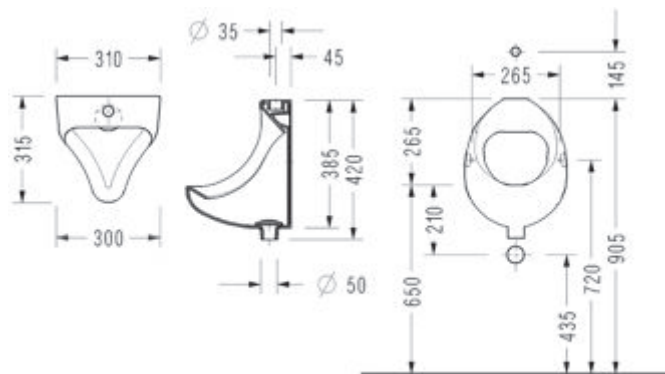

0149 UZ

Urinal Wall Separator