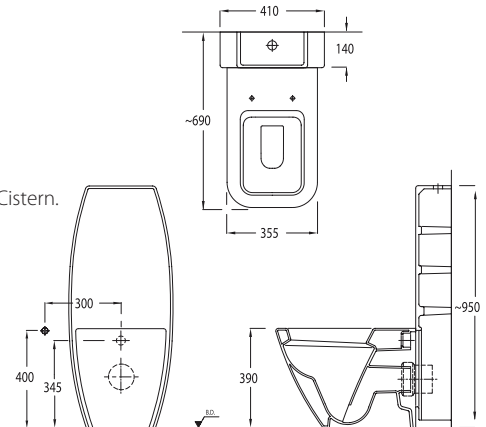

VERDA Monoblock Cistern

8910

VEGA Silent Close Seat and Cover

2038900002

150400900002

VEGA Standard Seat and Cover

2008900002