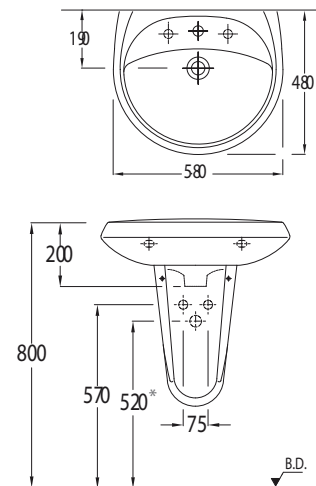

Common Semi Pedestal

DM02

9448