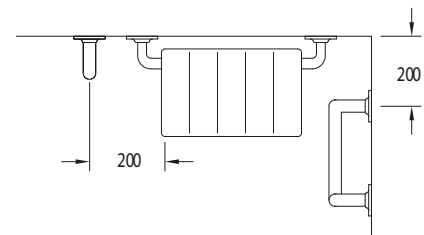

150400300153

135° Angled Grab Rail For Bathtub