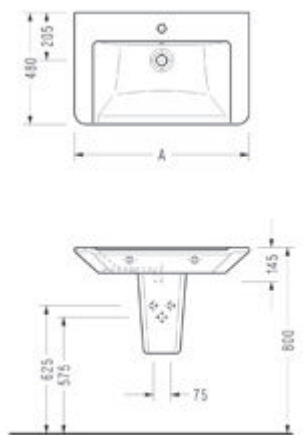

# diagonal

DIAGONAL Washbasin (65 cm.)

DG01

DIAGONAL Washbasin (75 cm.)

DG30

DIAGONAL Washbasin (85 cm.)

DG35

DIAGONAL Full Pedestal

DG05

DIAGONAL Semi Pedestal

DG21

Ceramic Plug and Waste  
Siphon Unit

TP08

DG01 650  
DG30 750  
DG35 850

DG01 650  
DG30 750  
DG35 850

DIAGONAL BTW Close-Coupled  
WC Pan (66,5 cm.)