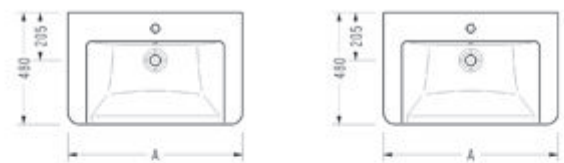

# diagonal

DIAGONAL Washbasin (65 cm.)

DG01

DIAGONAL Washbasin (75 cm.)

DG30

DIAGONAL Washbasin (85 cm.)

DG35

DIAGONAL Full Pedestal

DG05

DIAGONAL Semi Pedestal

DG21

Ceramic Plug and Waste  
Siphon Unit

TP08

DG01 650  
DG30 750  
DG35 850

DG01 650  
DG30 750  
DG35 850

DIAGONAL BTW Close-Coupled  
WC Pan (66,5 cm.)