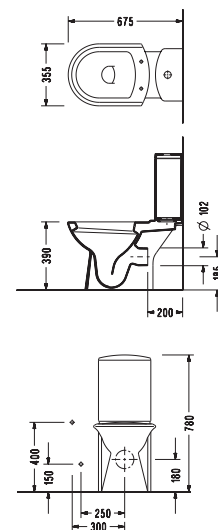

Compatible with 150400400003 Kibele and 150400400079 Niobe Flush Mechanisms.