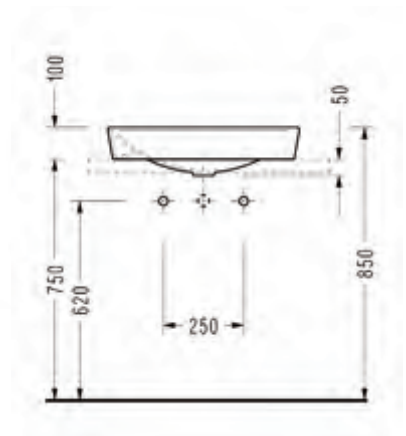

SP47

MINIMAL Semi-Recessed Cylindrical Washbasin (Ø46 cm.)