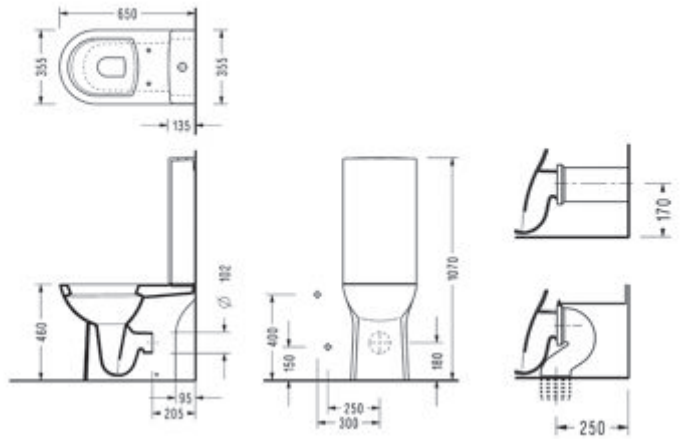

6745

AMADIS Tall Cistern

AD29

Compatible with 150400400002  
Magnesia Flush Mechanism.

FRIENDLY Disabled Semi BTW  
Close-Coupled WC Pan (65 cm.)

6745

AMADIS Jacket Cistern

AD46