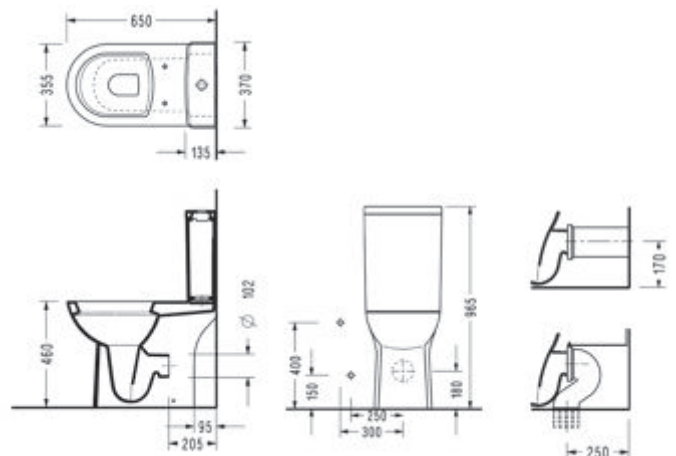

Compatible with 150400400002
Magnesia Flush Mechanism.