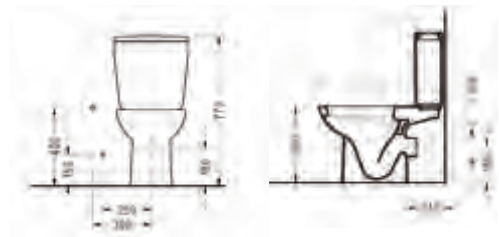

6702

FRIENDLY Cistern

6704

FRIENDLY P-Trap Close-Coupled  
WC Pan (63,5 cm.)

6706

Compatible with 150400400003 Kibele and  
150400400079 Niobe Flush Mechanisms.

6702 + 6704

6706 + 6704