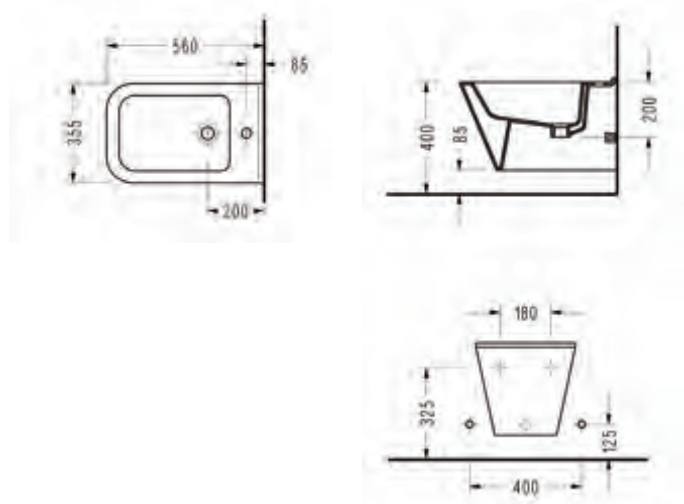

DG20

DIAGONAL Wall Hung Bidet (56 cm.)

DG19