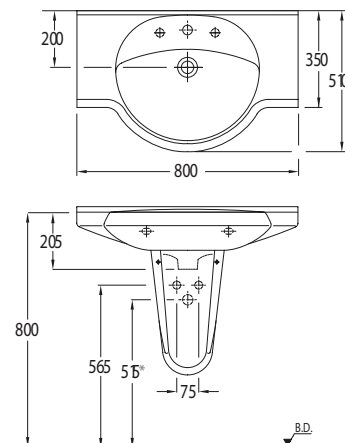

LALE Corner Washbasin (46 cm.)

7636

LALE Bidet (56 cm.)

7603

GEDIZ Standard Adjustable Hinged Seat and Cover

2076100002

ALPHA Silent Close Easy-Release Seat and Cover

233AF00002