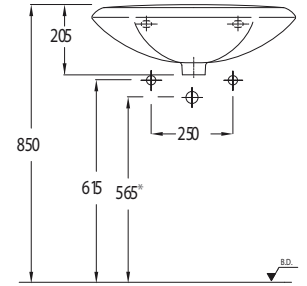

2076001002

**MORE HYGIENE WITH  
EASY-RELEASE  
FUNCTION**

LALE Disabled Washbasin (62 cm.)

7644

LALE Disabled Close-Coupled WC Pan (69 cm.)

7645

LALE Cistern

7648