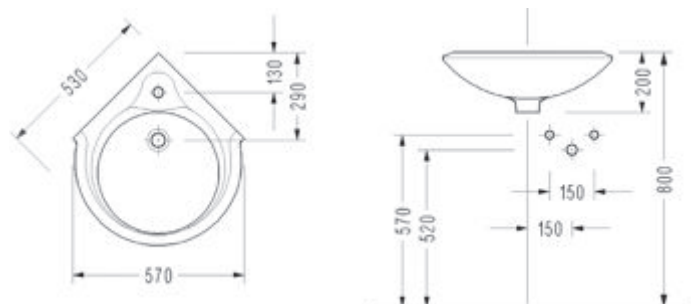

150400300167

Multifunctional Corner Washbasin (57 cm.)

0433

Towel Rail Bar

150400300166