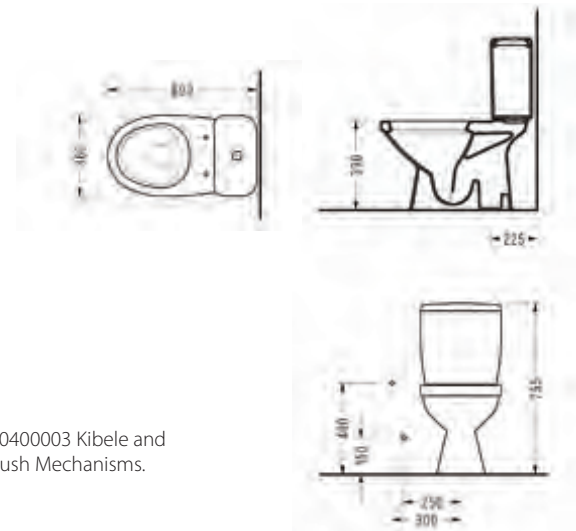

LILA Cistern

Compatible with 150400400003 Kibele and 150400400079 Niobe Flush Mechanisms.