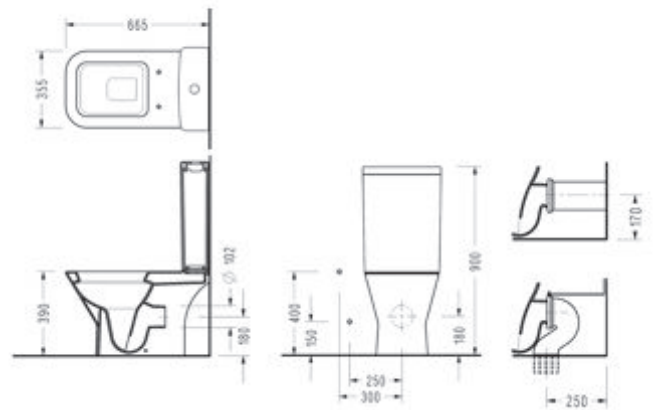

Compatible with 150400400002
Magnesia Flush Mechanism.