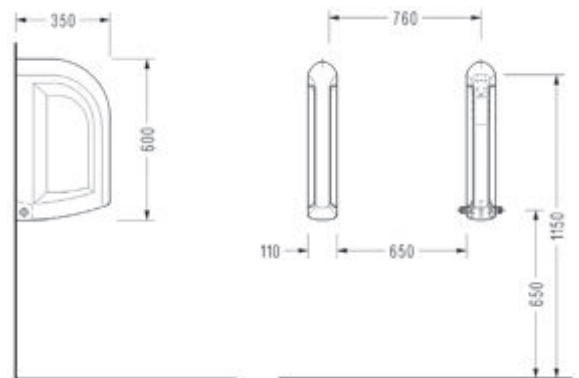

6807

SARDES Urinal Cover