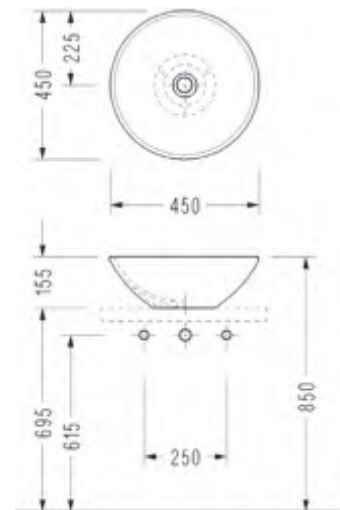

2012

MINIMAL Square Washbasin (50 cm.)