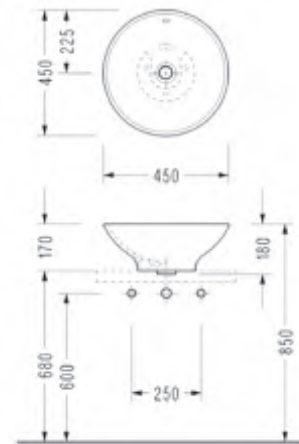

CH34

CHAMONIX Washbasin With Triangular Stand (55 cm.)

CH01

CHAMONIX Pot Washbasin (55 cm.)

CH33

MINIMAL Washbasin With Triangular Stand (Ø40 cm.)

2031

MINIMAL Pot Washbasin (Ø45 cm.)

2002

MINIMAL Pot Washbasin (Ø45 cm.)

2012

MINIMAL Square Washbasin (50 cm.)

2040

MINIMAL Rectangular Washbasin (70 cm.)

2024

MINIMAL Rectangular Washbasin (70 cm.)