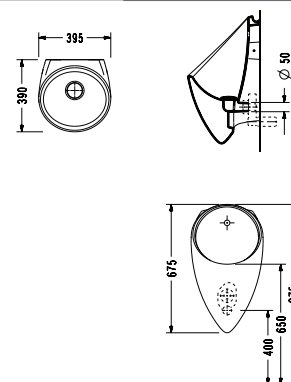

Ceramic Plug And Waste Siphon Unit

150400300397