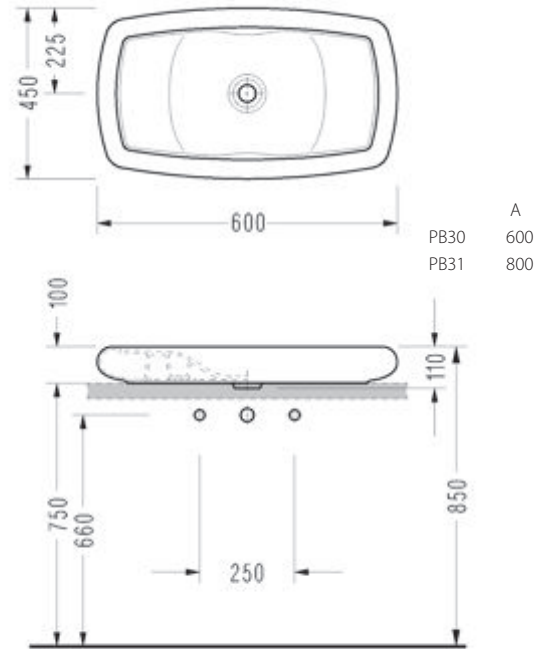

PEBBLE Semi Pedestal

PB21

PEBBLE Full Pedestal

PB05

PEBBLE Countertop Washbasin (60 cm.)

PB30

PEBBLE Countertop Washbasin (80 cm.)

PB31