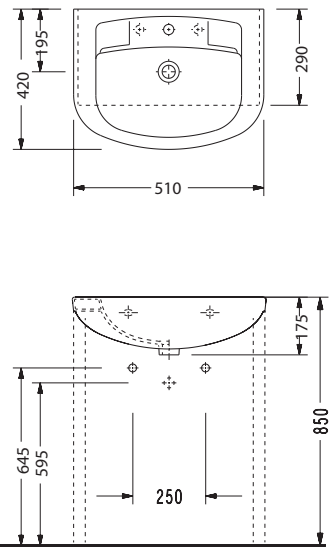

2044

Countertop Ellipse Washbasin (58 cm.)

1841

Semi-Recessed Washbasin (51 cm.)

1837

Semi-Recessed Washbasin (65 cm.)

1840

Semi-Recessed Washbasin (65 cm.)