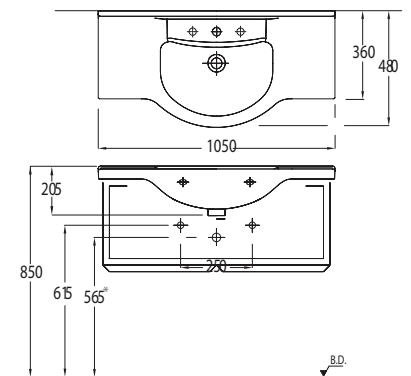

# washbasins with shelves

Rectangular Washbasin With Shelf (100 cm.)

1646

Rectangular Washbasin With Right Side Shelf (80 cm.)

1644

Washbasin With Shelf (95 cm.)

1545

Washbasin With Shelf (100 cm.)