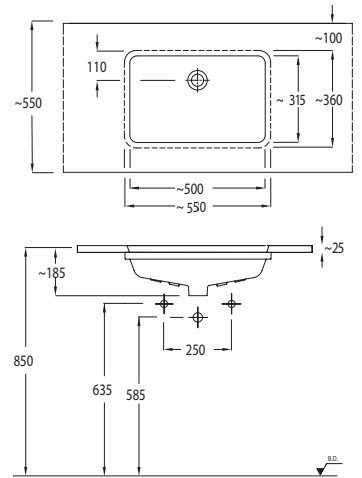

# vanity washbasins

Undercounter Ellipse Washbasin (58 cm.)

0501

Undercounter Ellipse Washbasin (48 cm.)

0551

Undercounter Rectangular Washbasin (55 cm.)

0561

Undercounter Oval Washbasin (55 cm.)