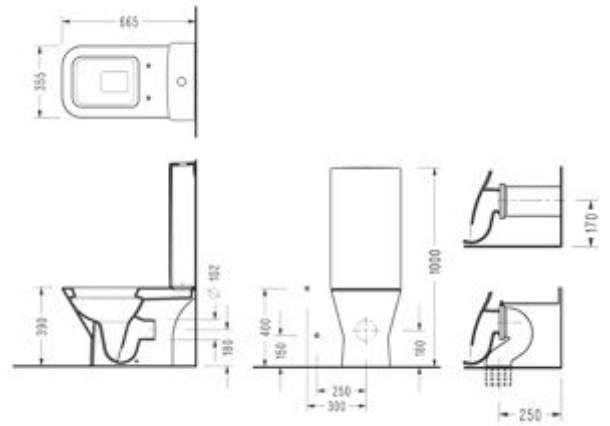

Compatible with 150400400169 Flush
Mechanism For Jacket Cistern.