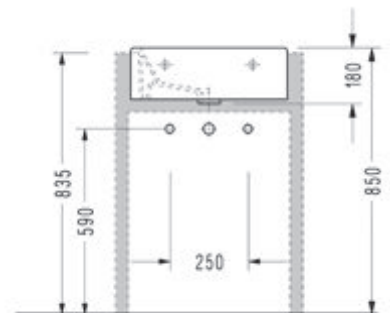

2043

MINIMAL Semi-Recessed Washbasin (60 cm.)