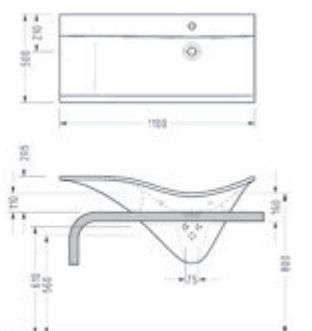

SEREL *Marine*

MARINE Washbasin	MR01	MARINE Semi Pedestal	MR21
MARINE Wall Hung Cabinet	150400800007	MARINE Mobile Drawer Unity	150400800022
MARINE "U" Washbasin Console	150400800003	MARINE Mirror	150400800004
MARINE "L" Washbasin Console	150400800019		

*Black and yellow colors available for furnitures