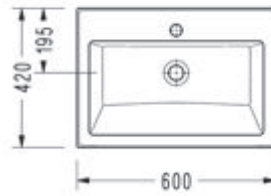

3042

MINIMAL Semi-Recessed Washbasin (50 cm.)