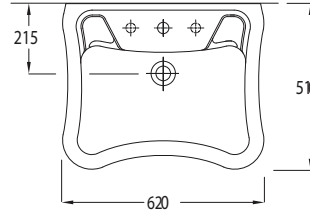

2076001002

**MORE HYGIENE WITH  
EASY-RELEASE  
FUNCTION**

LALE Disabled Washbasin (62 cm.)

7644

LALE Disabled Close-Coupled WC Pan (69 cm.)

7645

LALE Cistern

7648