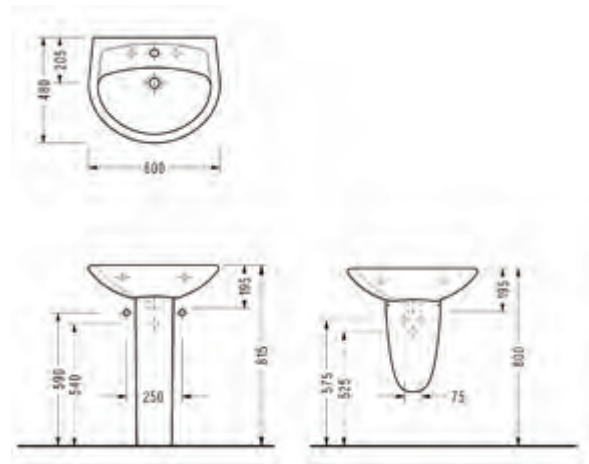

ZAMBAK Washbasin (60 cm.)

6301

Common Full Pedestal

F005

ZAMBAK Washbasin (60 cm.)

6301

F021