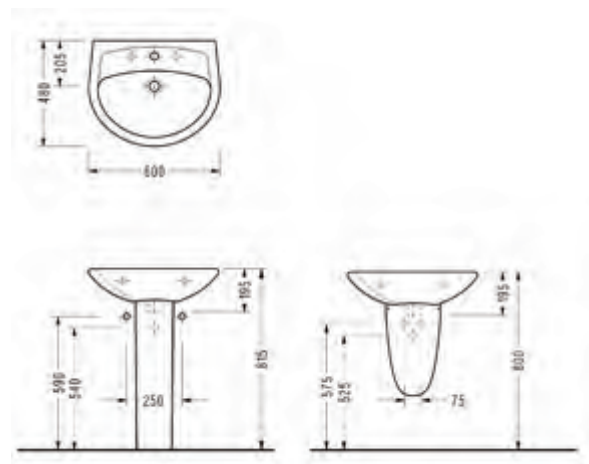

Common Semi Pedestal

GEDIZ Standard Adjustable Hinged Seat and Cover

2076100002

ALPHA Silent Close Easy-Release Seat and Cover

233AF00002