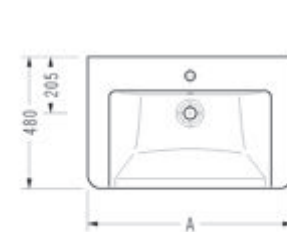

# diagonal

DIAGONAL Washbasin (65 cm.)

DG01

DIAGONAL Washbasin (75 cm.)

DG30

DIAGONAL Washbasin (85 cm.)

DG35

DIAGONAL Full Pedestal

DG05

DIAGONAL Semi Pedestal

DG21

Ceramic Plug and Waste  
Siphon Unit

TP08

DG01 650  
DG30 750  
DG35 850

DG01 650  
DG30 750  
DG35 850

DIAGONAL BTW Close-Coupled  
WC Pan (66,5 cm.)