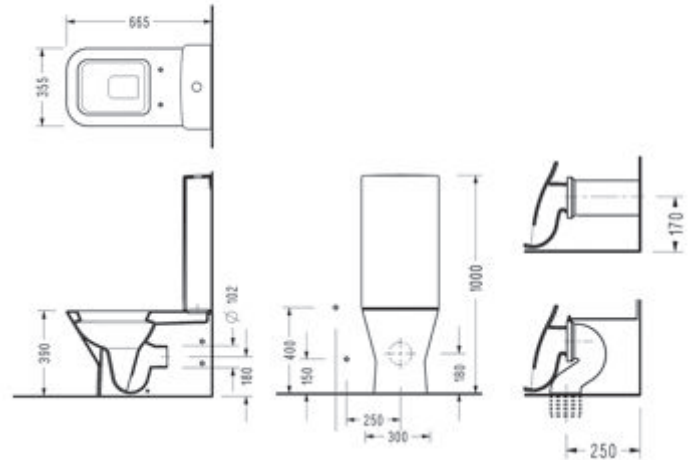

Compatible with 150400400169 Flush
Mechanism For Jacket Cistern.

AMADIS Jacket Cistern

AD46