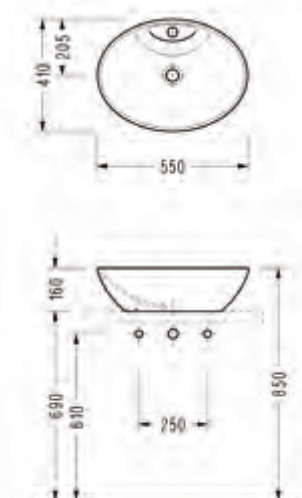

2045

MINIMAL Cylindrical Washbasin (Ø45 cm.)

2052

CHAMONIX Pot Washbasin (55 cm.)

CH34