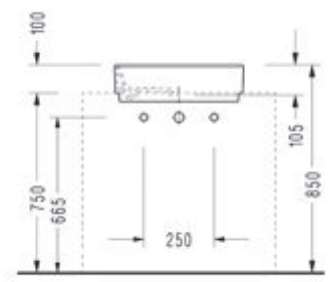

SP34

SAPPHIRE Countertop Washbasin (60 cm.)

SP47

MINIMAL Semi-Recessed Cylindrical Washbasin (Ø46 cm.)

2015