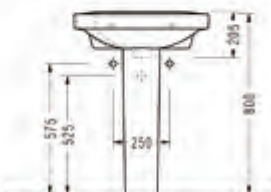

prelude

6502

6504

Compatible with 150400400003 Kibebe and 150400400079 Niobe Flush Mechanisms.

PRELUDE Washbasin (62 cm.)

6501

6505