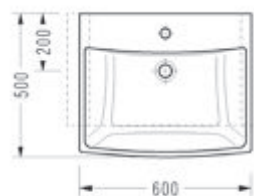

3042

MINIMAL Semi-Recessed Washbasin (50 cm.)

2043

MINIMAL Semi-Recessed Washbasin (60 cm.)

2044