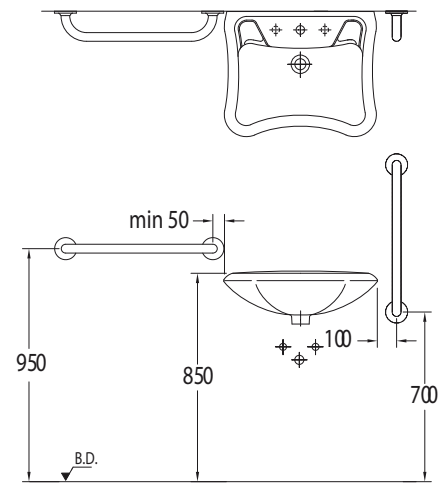

Grab Rail For Washbasin

150400300105

Hinged Shower Seat