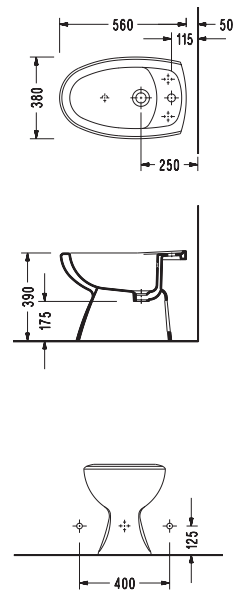

LALE Corner Washbasin (46 cm.)

7636

LALE Bidet (56 cm.)

7603

GEDIZ Standard Adjustable Hinged Seat and Cover

2076100002

ALPHA Silent Close Easy-Release Seat and Cover

233AF00002