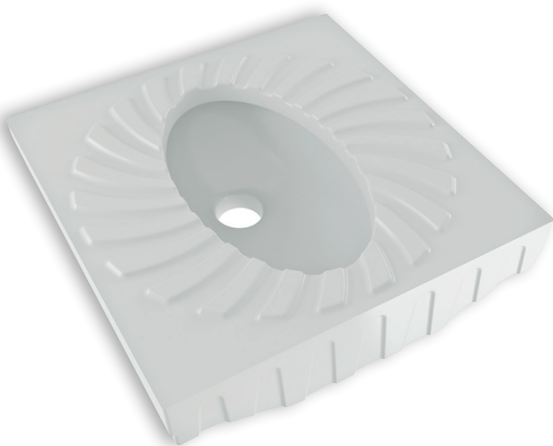

Rear Flush Inlet Squatting Pan (59 cm.)

0517 AR