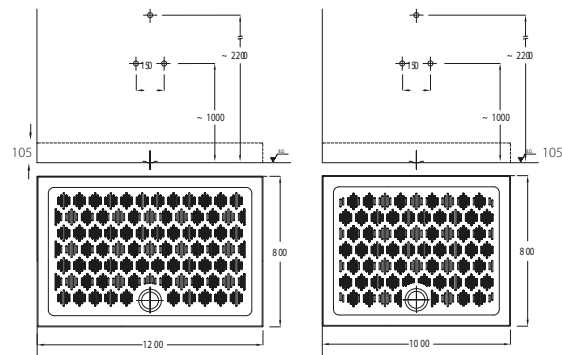

4524

80x100 Rectangular Shower Tray

4518

80x120 Rectangular Shower Tray

4508

80x80 Square Flat Shower Tray

4004

100x100 Square Flat Shower Tray