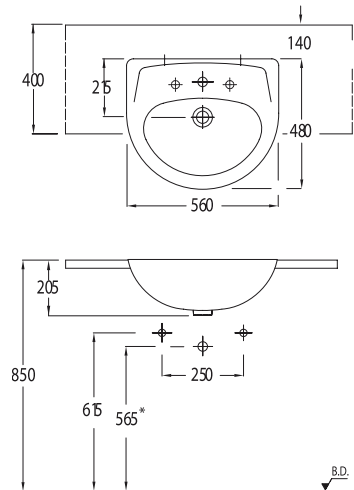

Common Full Pedestal

F005

Common Semi Pedestal

F021

BIANCA Single BTW WC Pan (52 cm.)

6611

BIANCA Semi-Recessed Washbasin (56 cm.)

6634