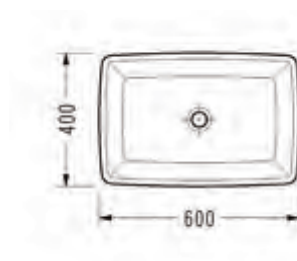

# minimal washbasins

RITA Built-in Washbasin (60 cm.)

RT33

RITA Countertop Washbasin (60 cm.)

RT46

SAPPHIRE Built-in Washbasin (60 cm.)

SP34

SAPPHIRE Countertop Washbasin (60 cm.)