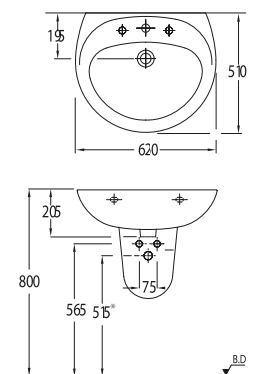

6601

F005

Common Semi Pedestal

F021