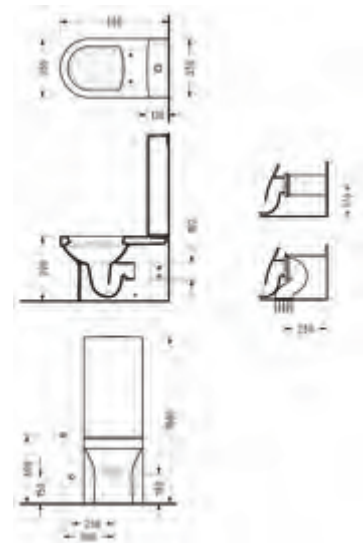

# luna

LUNA BTW Close-Coupled WC Pan (65 cm.)

LN02

AMADIS Jacket Cistern

AD46

Compatible with 150400400169 Flush Mechanism For Jacket Cistern.

LUNA BTW Close-Coupled WC Pan (65 cm.)

LN02