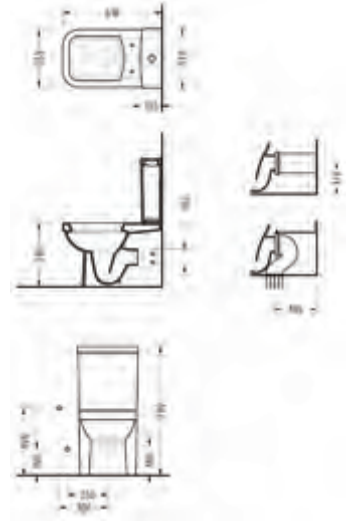

AMADIS Tall Cistern

AD29

Compatible with 150400400002 Magnesia Flush Mechanism.

STAR BTW Close-Coupled  
WC Pan (61 cm.)

SA12

DIAGONAL Thin Cistern

DG48

Compatible with 150400400003 Kibele and 150400400079 Niobe Flush Mechanisms.