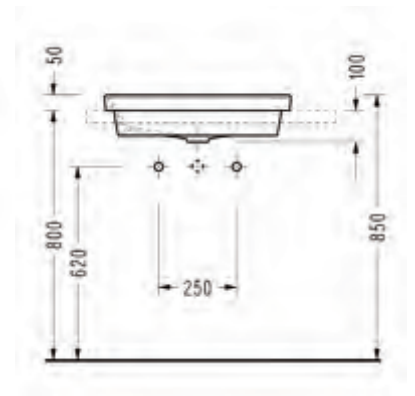

RITA Countertop Washbasin (60 cm.)