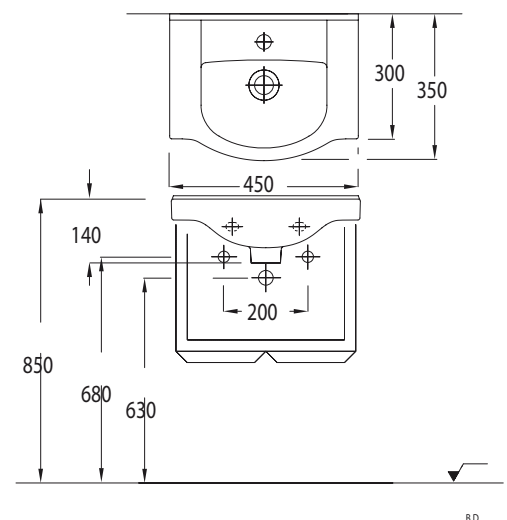

1839

Countertop Washbasin (40cm.)

1846

Countertop Washbasin (45cm.)

1847