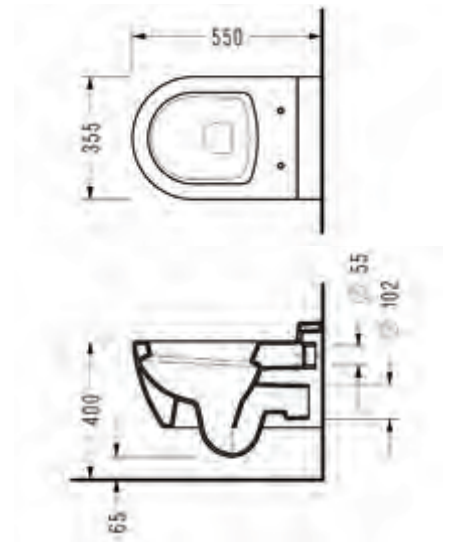

SAPPHIRE Wall Hung WC Pan (55 cm.)

SP15

WC Pan Mixer

150400900002