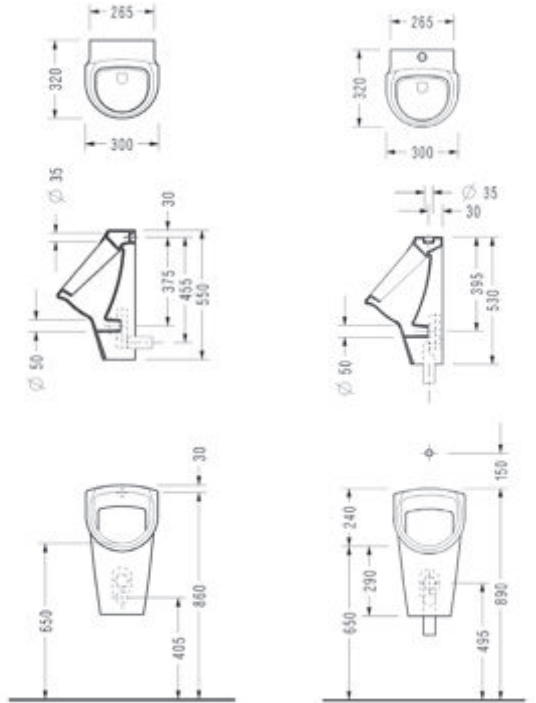

ORKIDE Top Flush Inlet Urinal

6809 UZ

ORKIDE Rear Flush Inlet Urinal
With Cover Holes

6809 AD

ORKIDE Rear Flush Inlet Urinal

6809 AZ

ORKIDE Urinal Wall Separator