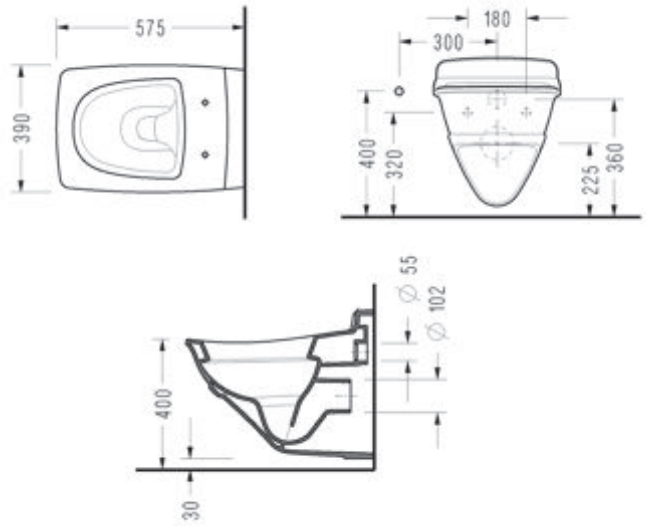

"U" Console

"L" Console

\*Black and yellow colors available for furnitures

MARINE Wall Hung WC Pan (57,5 cm.)

MR10

MARINE Silent Close Easy-Release Seat and Cover

233MR00002

**MORE HYGIENE WITH  
EASY-RELEASE  
FUNCTION**