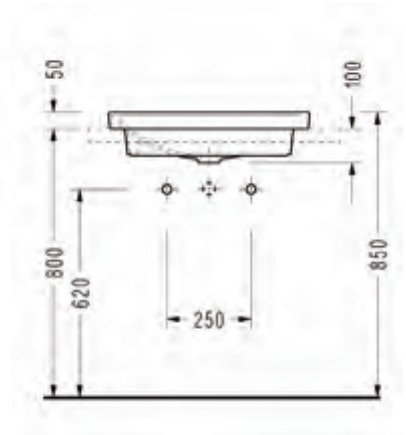

# minimal washbasins

RITA Built-in Washbasin (60 cm.)

RT33

RITA Countertop Washbasin (60 cm.)

RT46

SAPPHIRE Built-in Washbasin (60 cm.)

SP34

SAPPHIRE Countertop Washbasin (60 cm.)