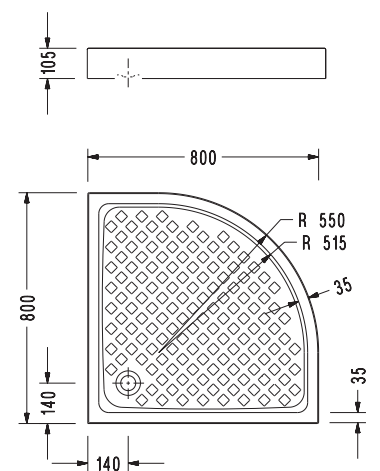

90x90 Corner Shower Tray

4408

80x80 Corner Shower Tray

4208

80x80 Corner Shower Tray

4228