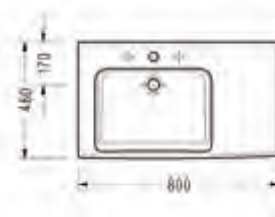

# washbasins with shelves

Rectangular Washbasin With Shelf (100 cm.)

1646

Rectangular Washbasin With Right Side Shelf (80 cm.)

1644

Washbasin With Shelf (95 cm.)

1545

Washbasin With Shelf (100 cm.)