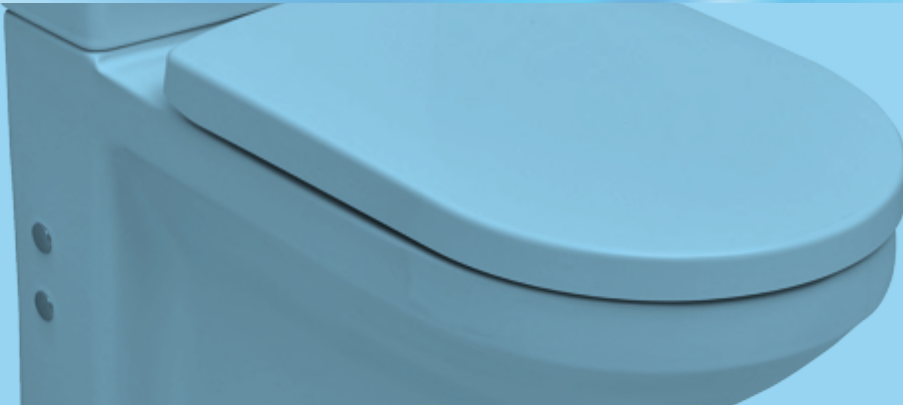

luna

LUNA BTW Close-Coupled WC Pan (65 cm.)

LN02

AMADIS Jacket Cistern

AD46