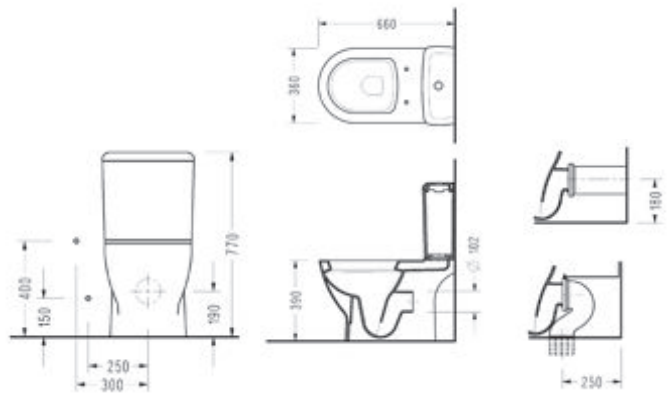

smart

SM02

SM04

Compatible with 150400400003 Kibele and 150400400079 Niobe Flush Mechanisms.

SM16

SMART Cistern

SM04

Compatible with 150400400003 Kibele and 150400400079 Niobe Flush Mechanisms.