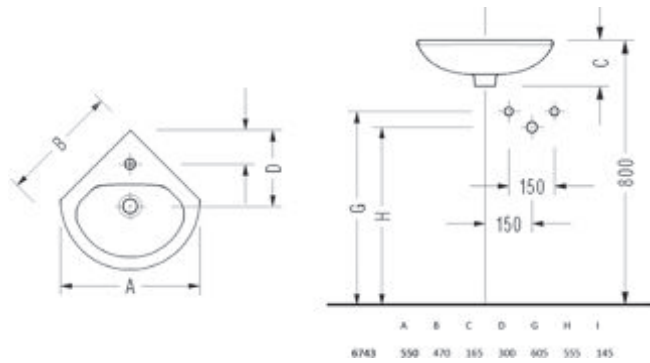

6743

6740

FRIENDLY Washbasin (45 cm.)

6744