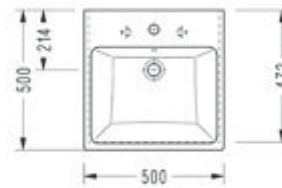

2043

MINIMAL Semi-Recessed Washbasin (60 cm.)