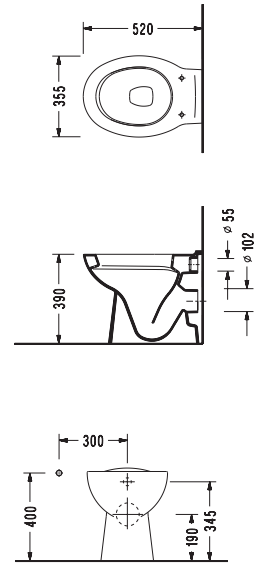

Common Full Pedestal

F005

Common Semi Pedestal

F021

BIANCA Single BTW WC Pan (52 cm.)

6611

BIANCA Semi-Recessed Washbasin (56 cm.)

6634