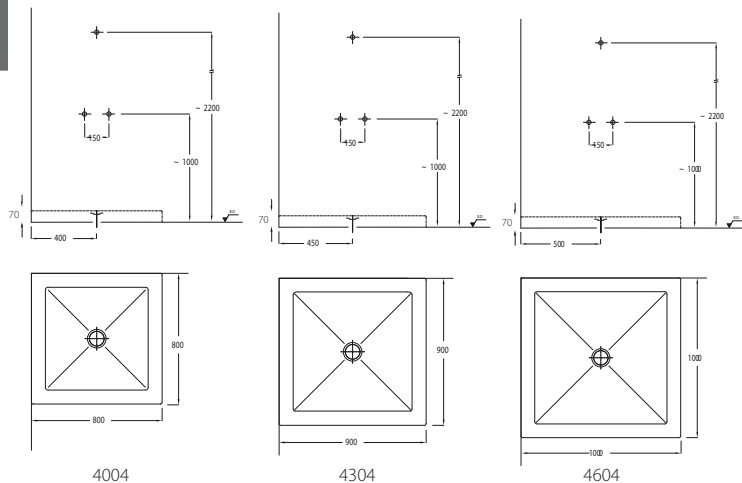

100x100 Square Flat Shower Tray

4004

100x100 Square Flat Shower Tray

4604

4304

80x80 Square Flat Shower Tray