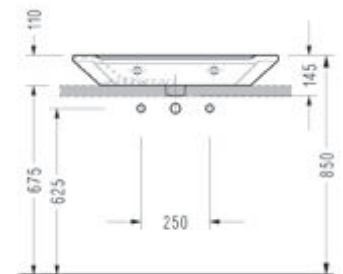

# diagonal

DIAGONAL Washbasin (65 cm.)

DG01

DIAGONAL Washbasin (75 cm.)

DG30

DIAGONAL Washbasin (85 cm.)

DG35

DIAGONAL Full Pedestal

DG05

DIAGONAL Semi Pedestal

DG21

Ceramic Plug and Waste  
Siphon Unit

TP08

DG01 650  
DG30 750  
DG35 850

DG01 650  
DG30 750  
DG35 850

DIAGONAL BTW Close-Coupled  
WC Pan (66,5 cm.)