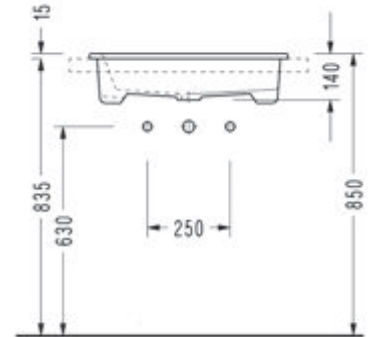

3042

MINIMAL Semi-Recessed Washbasin (50 cm.)