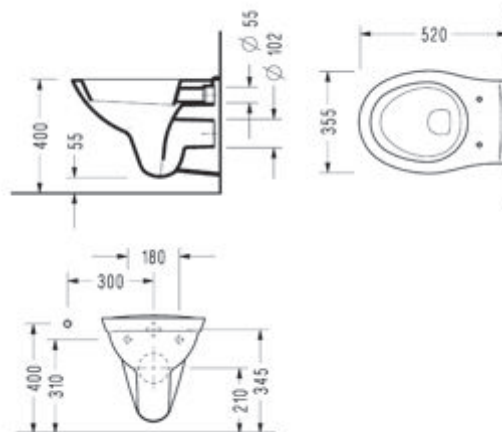

Wall Hung WC Pan (52 cm.)

0432

GEDIZ Standard Adjustable Hinged Seat and Cover
207610002

ALPHA Silent Close Easy-Release Seat and Cover
233AF00002