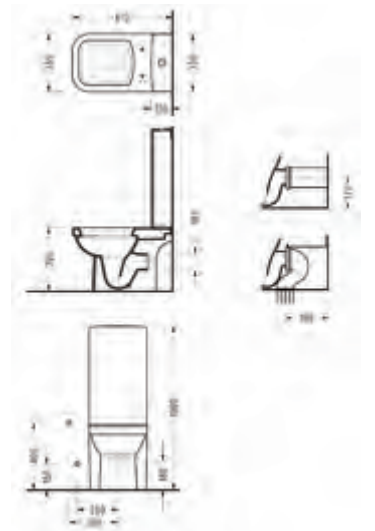

STAR Semi BTW Close-Coupled  
WC Pan (61 cm.)

SA16

AMADIS Jacket Cistern

AD46

Compatible with 150400400169 Flush Mechanism For Jacket Cistern.

STAR Semi BTW Close-Coupled  
WC Pan (61 cm.)

SA16

AMADIS Tall Cistern