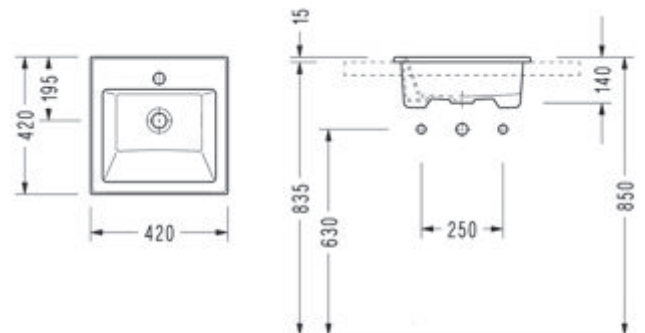

0561

Undercounter Oval Washbasin (55 cm.)

0571

MINIMAL Countertop Washbasin (42 cm.)

3014