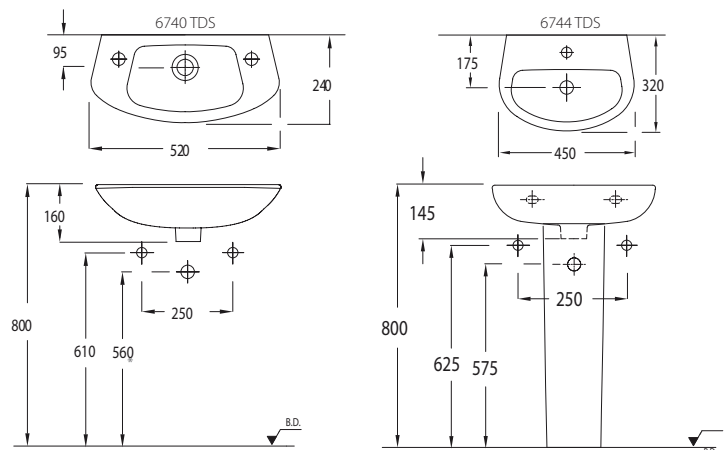

FRIENDLY Off-Set (Right) Washbasin (57 cm.)

6741

FRIENDLY Semi-Recessed Washbasin (51 cm.)

6734

FRIENDLY P-Trap Close-Coupled WC Pan (63,5 cm.)

6706

FRIENDLY Corner Cistern

6724