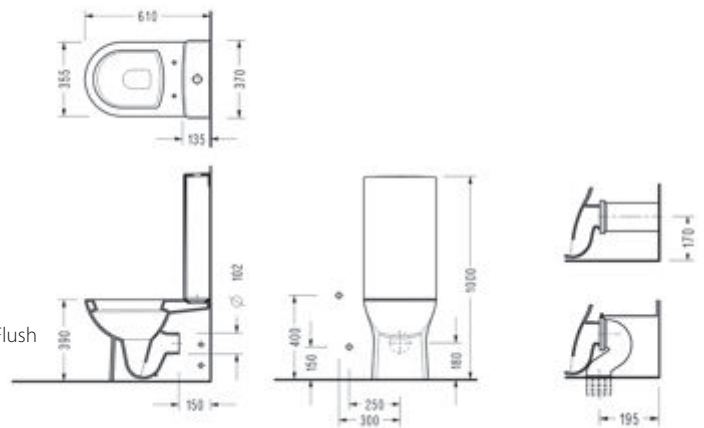

# friendly

FRIENDLY BTW Close-Coupled WC Pan (61 cm.)

6712

AMADIS Jacket Cistern

AD46

Compatible with 150400400169 Flush Mechanism For Jacket Cistern.

FRIENDLY BTW Close-Coupled WC Pan (61 cm.)

6712