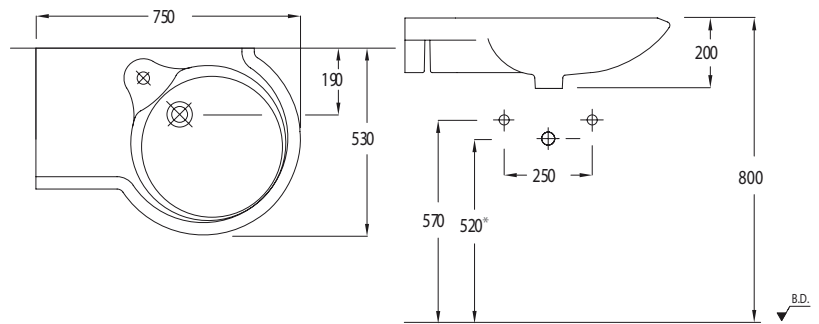

0433

Towel Rail Bar

150400300166