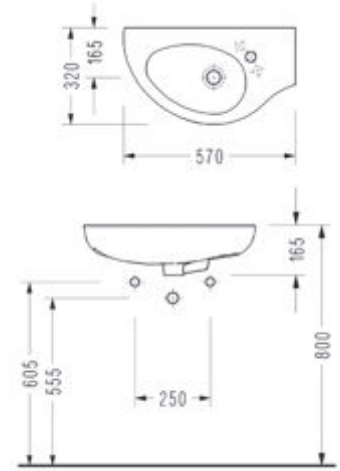

FRIENDLY Off-Set (Right) Washbasin (57 cm.)

6741

FRIENDLY Semi-Recessed Washbasin (51 cm.)

6734

FRIENDLY P-Trap Close-Coupled WC Pan (63,5 cm.)

6706

FRIENDLY Corner Cistern

6724