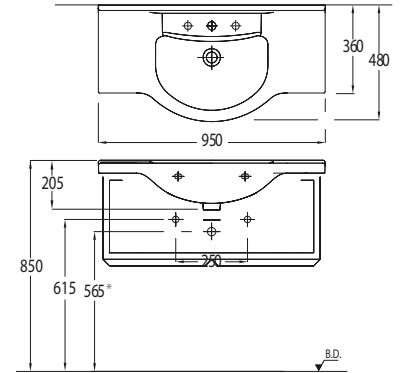

# washbasins with shelves

Rectangular Washbasin With Shelf (100 cm.)

1646

Rectangular Washbasin With Right Side Shelf (80 cm.)

1644

Washbasin With Shelf (95 cm.)

1545

Washbasin With Shelf (100 cm.)