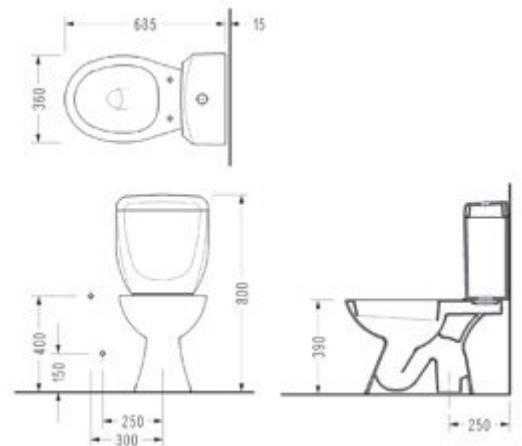

# lale

LALE S-Trap Close-Coupled WC Pan (68,5 cm.)

7602

LALE Cistern

7648

Compatible with 150400400003 Kibele and 150400400079 Niobe Flush Mechanisms.

LALE Washbasin (58 cm.)

7601