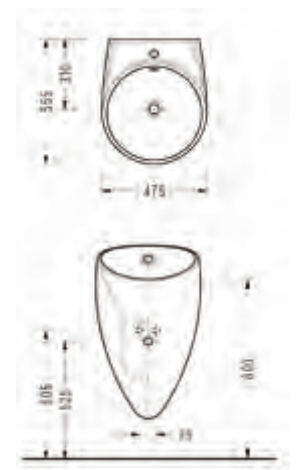

amphora

AMPHORA Washbasin

AN01

AMPHORA Washbasin

AN37

AMPHORA Led Illuminated Mirror (Ø60 cm.)

150400800126

AMPHORA Shelf With Right Towel Hanger (90 cm.)

150400800123

AMPHORA Teeth Brush Beaker

150400800125

AMPHORA Liquid Soap Dispenser

150400800132

AMPHORA Washbasin Mixer

150400900004