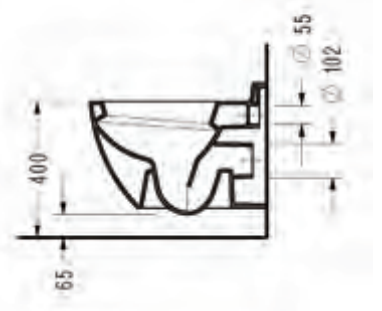

SMART Wall Hung WC Pan (52 cm.)

SM23