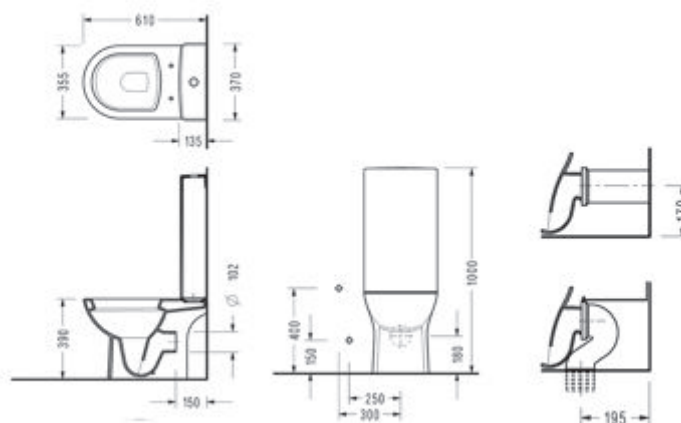

Compatible with 150400400169 Flush Mechanism For Jacket Cistern.

FRIENDLY Semi BTW Close-Coupled WC Pan (61 cm.)

6716

AMADIS Tall Cistern

AD29