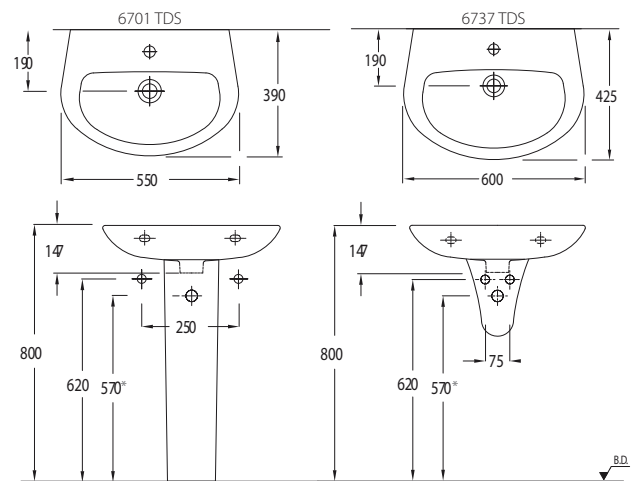

FRIENDLY Washbasin (55 cm.)

6701

FRIENDLY Full Pedestal

6705

FRIENDLY Washbasin (60 cm.)

6737

FRIENDLY Semi Pedestal

6721