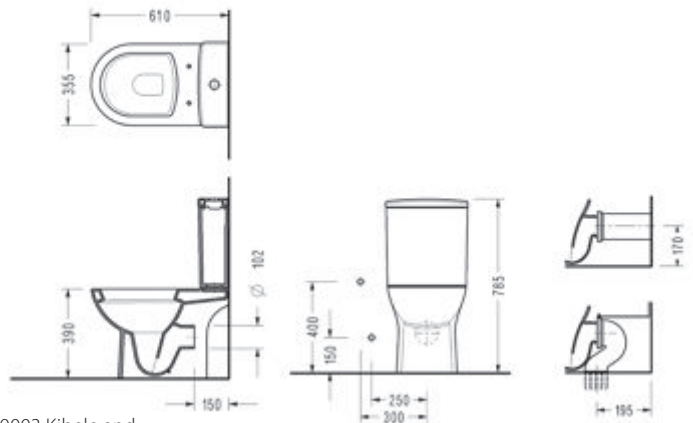

6716

FRIENDLY Cistern

6748

Compatible with 150400400003 Kibele and 150400400079 Niobe Flush Mechanisms.

6710