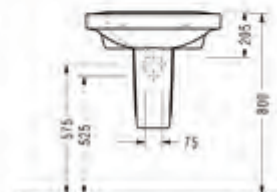

prelude

6502

6504

Compatible with 150400400003 Kibebe and 150400400079 Niobe Flush Mechanisms.

PRELUDE Washbasin (62 cm.)

6501

6505