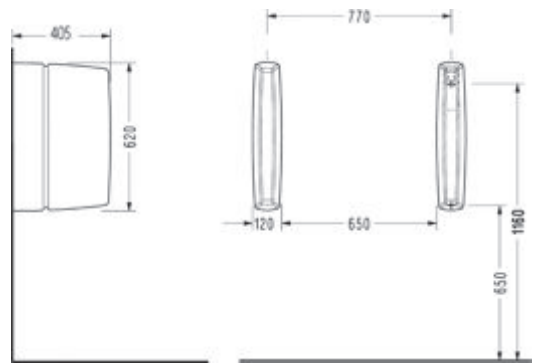

DIAGONAL Urinal Wall Separator

VEGA Silent Close Seat and Cover

2038900002

ZETA Silent Close Easy-Release Seat and Cover

233ZT00002