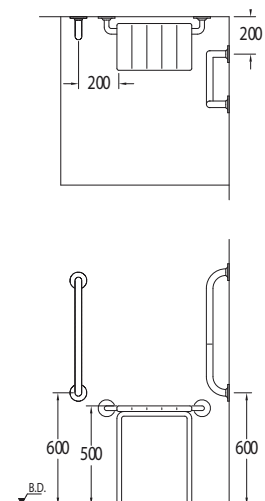

Grab Rail For Washbasin

150400300105

Hinged Shower Seat

150400300153

135° Angled Grab Rail For Bathtub

150400300106

Hinged Grab Rail For WC Pan With Toilet Paper Holder

150400300108