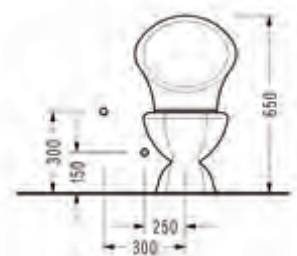

Compatible with 150400400079
Niobe Flush Mechanism.