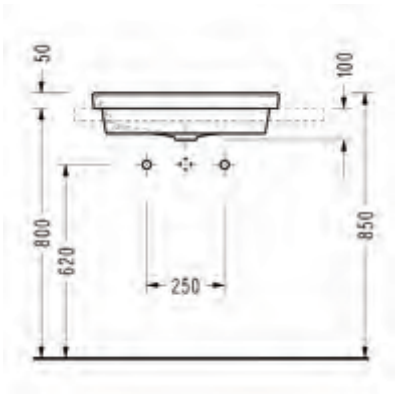

RITA Countertop Washbasin (60 cm.)