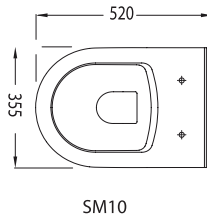

SMART Cistern

SM04

Compatible with 150400400003 Kibele and 150400400079 Niobe Flush Mechanisms.

SMART Wall Hung WC Pan (52 cm.) **SM10**

SMART Wall Hung WC Pan (56 cm.) **SM15**

SMART Wall Hung WC Pan (48,5 cm.) **SM12**