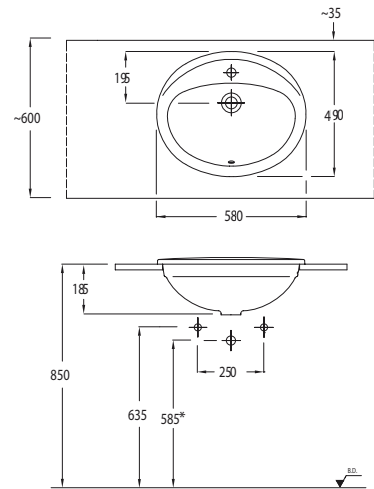

2044

Countertop Ellipse Washbasin (58 cm.)

1841

Semi-Recessed Washbasin (51 cm.)

1837

Semi-Recessed Washbasin (65 cm.)

1840

Semi-Recessed Washbasin (65 cm.)