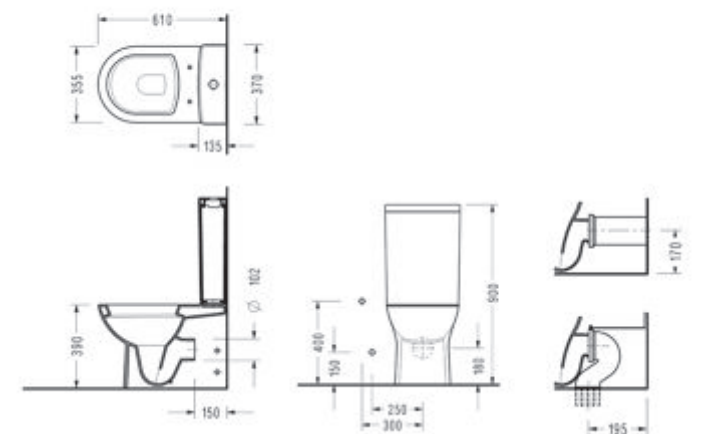

Compatible with 150400400002 Magnesia Flush Mechanism.