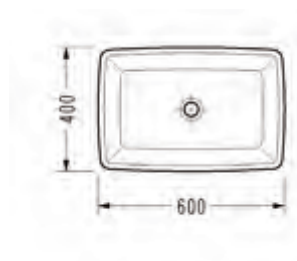

# minimal washbasins

RITA Built-in Washbasin (60 cm.)

RT33

RITA Countertop Washbasin (60 cm.)

RT46

SAPPHIRE Built-in Washbasin (60 cm.)

SP34

SAPPHIRE Countertop Washbasin (60 cm.)