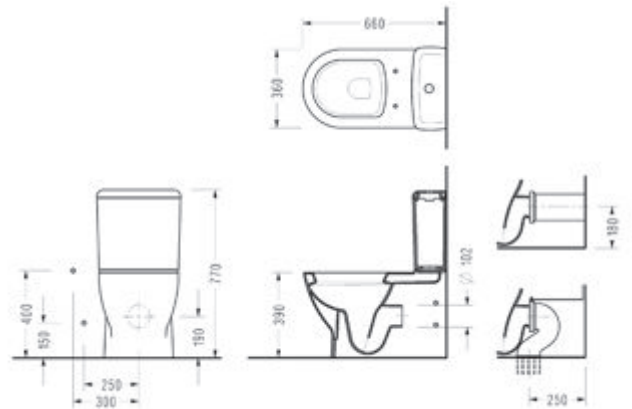

# smart

SMART BTW Close-Coupled WC Pan (66 cm.)

SM02

SMART Cistern

SM04

Compatible with 150400400003 Kibele and 150400400079 Niobe Flush Mechanisms.

SMART Semi BTW Close-Coupled WC Pan (66 cm.)

SM16