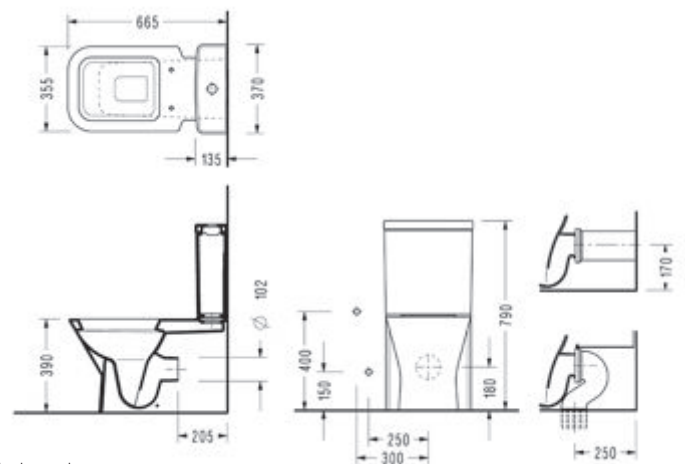

AMADIS Tall Cistern

AD29

DIAGONAL BTW Close-Coupled  
WC Pan (66,5 cm.)

DG02

Compatible with 150400400003 Kibe and  
150400400079 Niobe Flush Mechanisms.

DIAGONAL Thin Cistern

DG48

DIAGONAL Semi BTW Close-Coupled  
WC Pan (66,5 cm.)