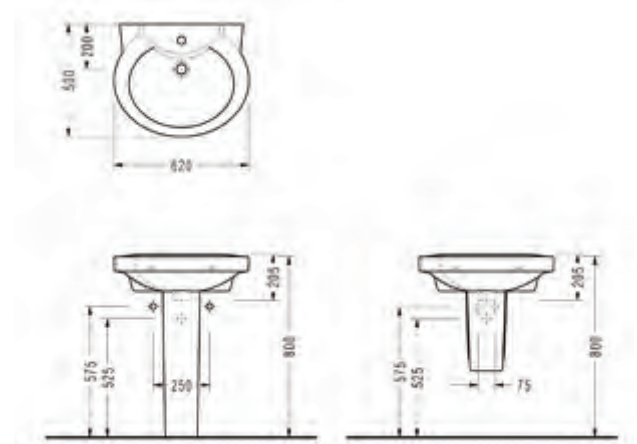

6501

PRELUDE Semi Pedestal