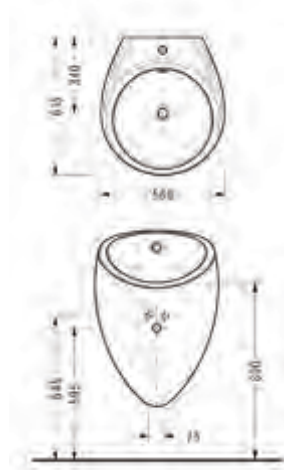

amphora

AMPHORA Washbasin

AN01

AMPHORA Washbasin

AN37

AMPHORA Led Illuminated Mirror (Ø60 cm.)

150400800126

AMPHORA Shelf With Right Towel Hanger (90 cm.)

150400800123

AMPHORA Teeth Brush Beaker

150400800125

AMPHORA Liquid Soap Dispenser

150400800132

AMPHORA Washbasin Mixer

150400900004

AN37