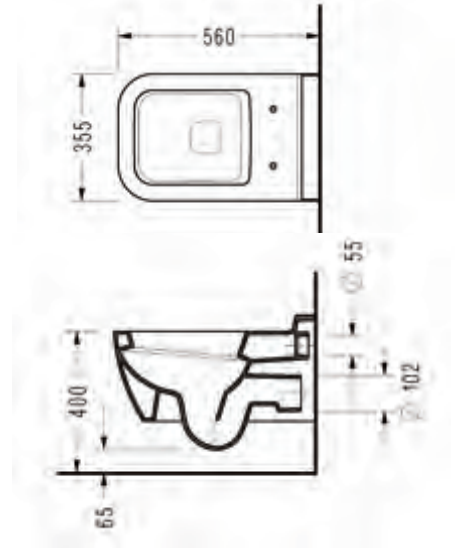

RITA Wall Hung WC Pan (56 cm.)

RT15

WC Pan Mixer

150400900002