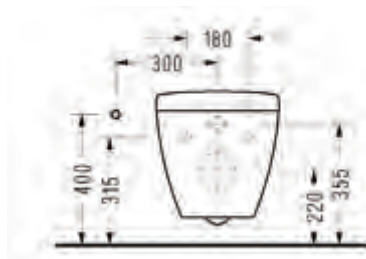

SMART Wall Hung WC Pan (52 cm.)

SM23