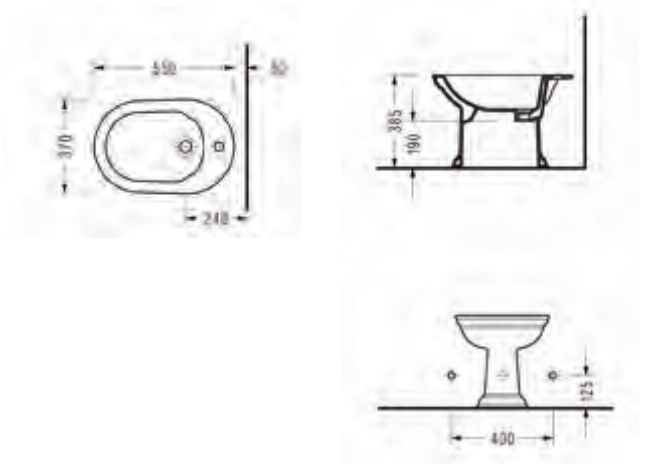

KRIZANTEM Bidet (55 cm.)

5803

GEDIZ Standard Adjustable Hinged Seat and Cover

2076100002

ALPHA Silent Close Easy-Release Seat and Cover

233AF00002

KIBELE Standard Adjustable Hinged Seat and Cover

2076400002