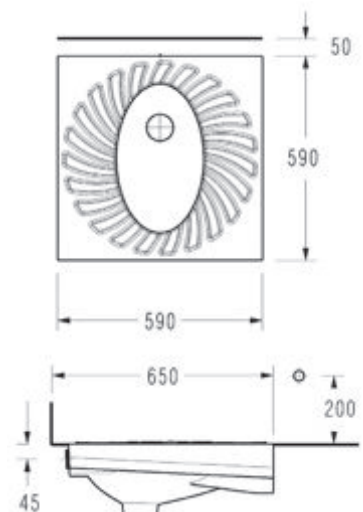

squatting pans

0417 AR

0417 US

Rear Flush Inlet Squatting Pan (59 cm.)

0517 AR