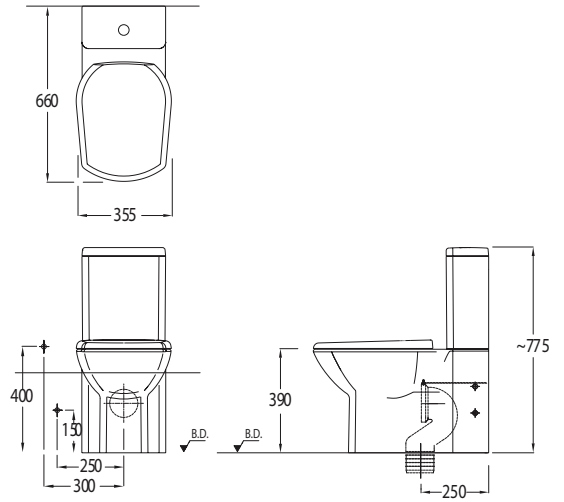

# delta

DELTA BTW Close-Coupled WC Pan (66 cm.)

DE02

Delta Cistern

DE04

Compatible with 150400400003 Kibele and 150400400079 Niobe Flush Mechanisms.

DELTA Thinned Washbasin (60 cm.)

DE30