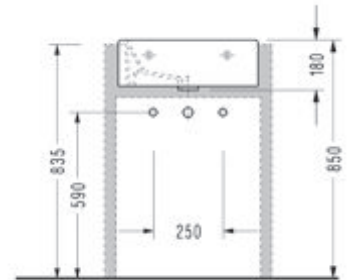

2043

MINIMAL Semi-Recessed Washbasin (60 cm.)