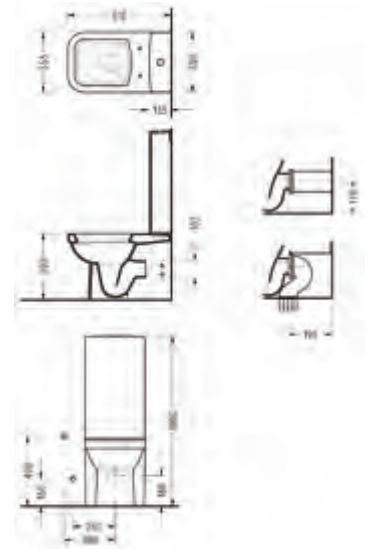

# star

STAR BTW Close-Coupled WC Pan (61 cm.)

SA12

AMADIS Jacket Cistern

AD46

Compatible with 150400400169 Flush Mechanism For Jacket Cistern.

STAR BTW Close-Coupled WC Pan (61 cm.)

SA12