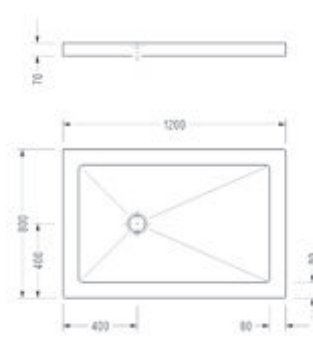

# shower trays

80x100 Rectangular Flat Shower Tray

4514

80x120 Rectangular Flat Shower Tray

4504

4514

4504

80x120 Rectangular Flat Shower Tray