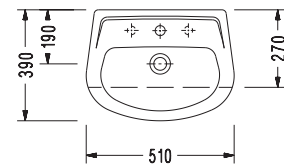

FRIENDLY Off-Set (Right) Washbasin (57 cm.)

6741

FRIENDLY Semi-Recessed Washbasin (51 cm.)

6734

FRIENDLY P-Trap Close-Coupled WC Pan (63,5 cm.)

6706

FRIENDLY Corner Cistern

6724