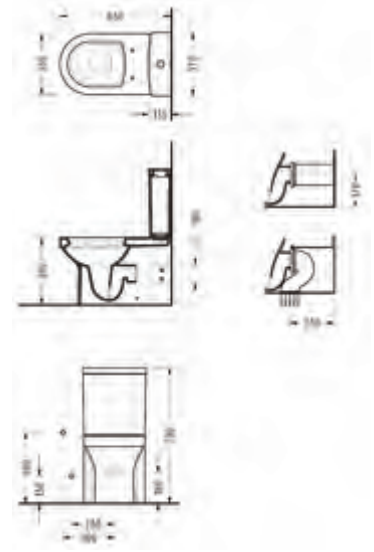

AMADIS Tall Cistern

AD29

Compatible with 150400400002 Magnesia Flush Mechanism.

LUNA BTW Close-Coupled  
WC Pan (65 cm.)

LN02

DIAGONAL Thin Cistern

DG48

Compatible with 150400400003 Kibele and 150400400079 Niobe Flush Mechanisms.