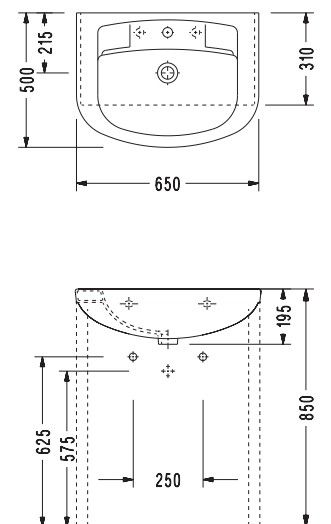

2044

Countertop Ellipse Washbasin (58 cm.)

1841

Semi-Recessed Washbasin (51 cm.)

1837

Semi-Recessed Washbasin (65 cm.)

1840

Semi-Recessed Washbasin (65 cm.)