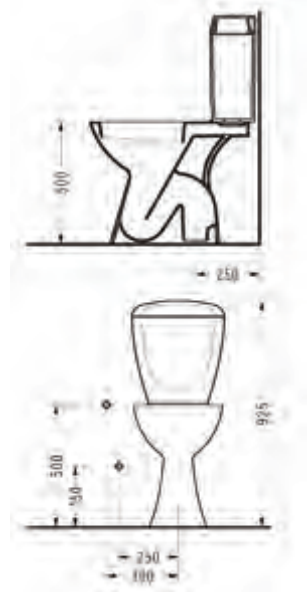

2076001002

**MORE HYGIENE WITH  
EASY-RELEASE  
FUNCTION**

LALE Disabled Washbasin (62 cm.)

7644

LALE Disabled Close-Coupled WC Pan (69 cm.)

7645

LALE Cistern

7648