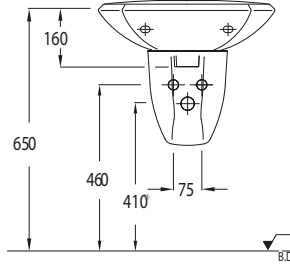

CHILDREN Washbasin
(Mushroom Decor) (50 cm.)

8701 MNTR

CHILDREN Washbasin
(Doggy Decor) (50 cm.)

8701 DOGR

CHILDREN Semi Pedestal
(Mushroom Decor)

8721 MNTR

CHILDREN Semi Pedestal
(Doggy Decor)

8721 DOGR