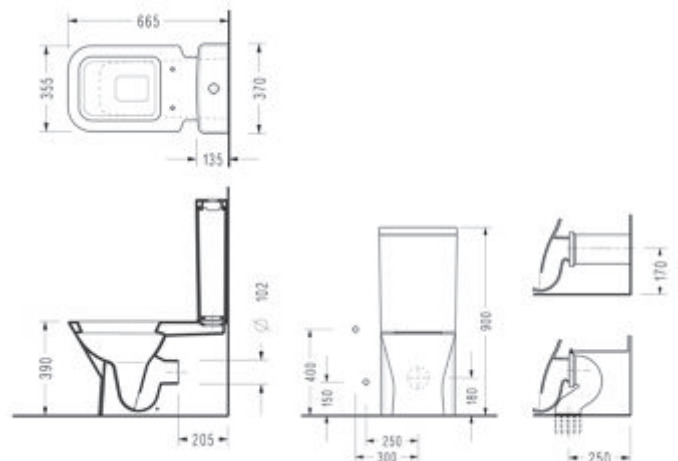

Compatible with 150400400002 Magnesia Flush Mechanism.