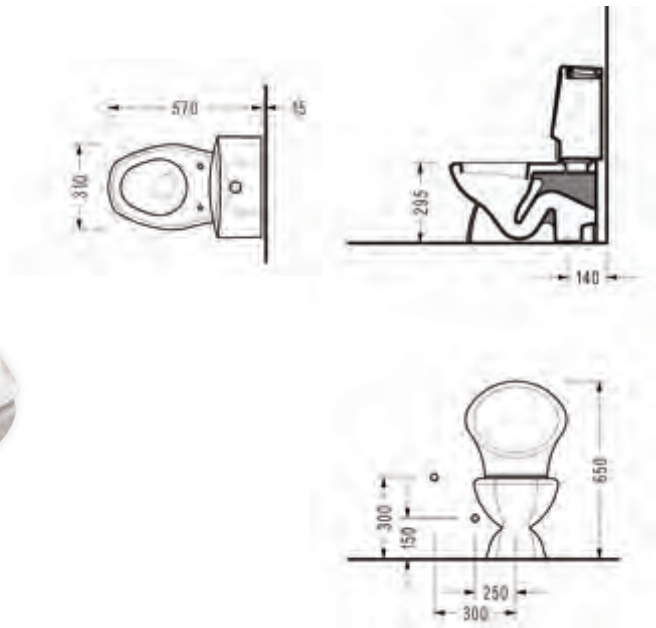

CHILDREN S-Trap Close-Coupled
WC Pan (Mushroom Decor) (57 cm.)

8702 MNTR

CHILDREN S-Trap Close-Coupled
WC Pan (Doggy Decor) (57 cm.)

8702 DOGR

CHILDREN Cistern
(Mushroom Decor)

8704 MNTR

CHILDREN Cistern
(Doggy Decor)

8704 DOGR