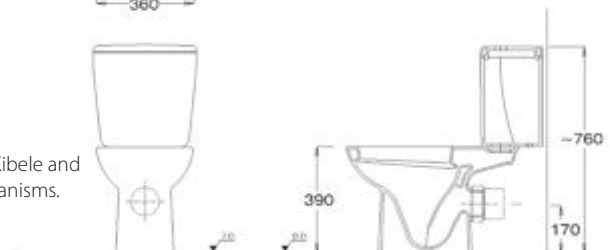

FRIENDLY Off-Set (Right) Washbasin (57 cm.)

6741

FRIENDLY Semi-Recessed Washbasin (51 cm.)

6734

FRIENDLY P-Trap Close-Coupled WC Pan (63,5 cm.)

6706

FRIENDLY Corner Cistern

6724