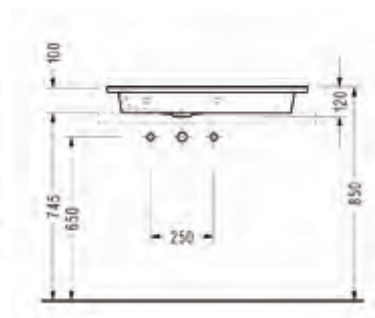

# washbasins with shelves

Rectangular Washbasin With Shelf (100 cm.)

1646

Rectangular Washbasin With Right Side Shelf (80 cm.)

1644

Washbasin With Shelf (95 cm.)

1545

Washbasin With Shelf (100 cm.)