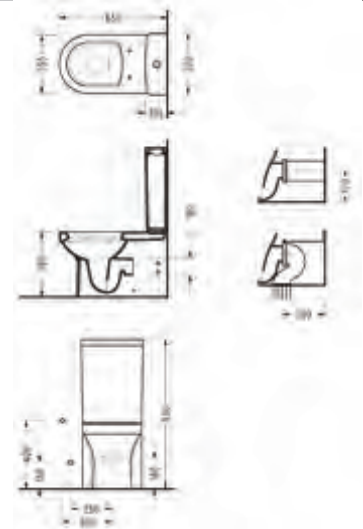

luna

LN02

AD46

Compatible with 150400400169 Flush Mechanism For Jacket Cistern.

LN02

AD29

Compatible with 150400400002 Magnesia Flush Mechanism.