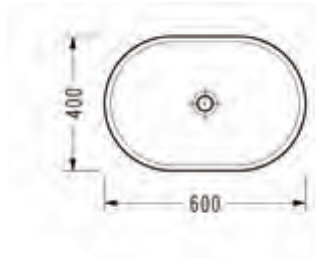

# minimal washbasins

RITA Built-in Washbasin (60 cm.)

RT33

RITA Countertop Washbasin (60 cm.)

RT46

SAPPHIRE Built-in Washbasin (60 cm.)

SP34

SAPPHIRE Countertop Washbasin (60 cm.)