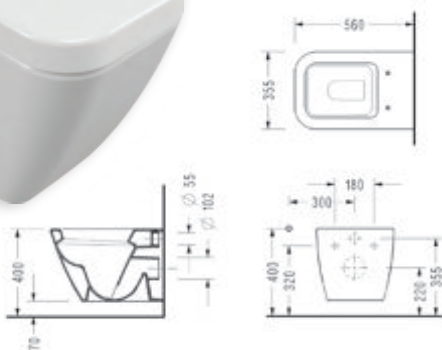

233ZT00002