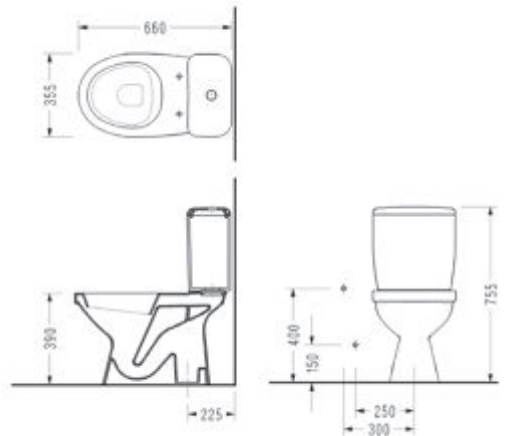

# lila & damla

LILA S-Trap Close-Coupled WC Pan (66 cm.)

9402

LILA Cistern

9448

Compatible with 150400400003 Kibele and 150400400079 Niobe Flush Mechanisms.

LILA P-Trap Close-Coupled WC Pan (64,5 cm.)

9406