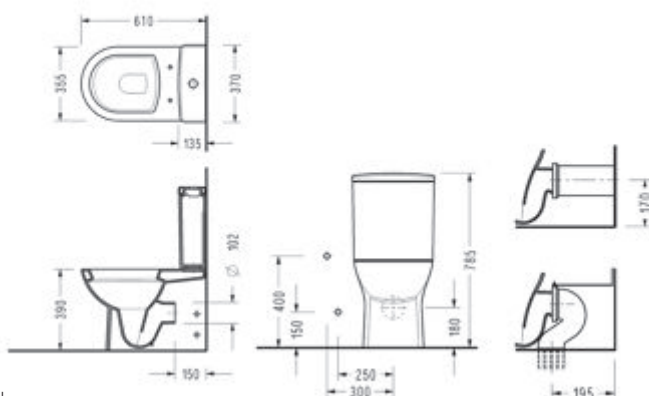

AMADIS Tall Cistern

AD29

Compatible with 150400400002 Magnesia Flush Mechanism.

FRIENDLY BTW Close-Coupled WC Pan (61 cm.)

6712

FRIENDLY Cistern

6748

Compatible with 150400400003 Kibele and 150400400079 Niobe Flush Mechanisms.