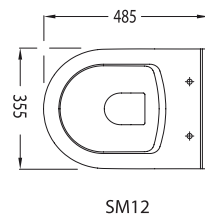

SMART Cistern

SM04

Compatible with 150400400003 Kibele and 150400400079 Niobe Flush Mechanisms.

SMART Wall Hung WC Pan (52 cm.) **SM10**

SMART Wall Hung WC Pan (56 cm.) **SM15**

SMART Wall Hung WC Pan (48,5 cm.) **SM12**