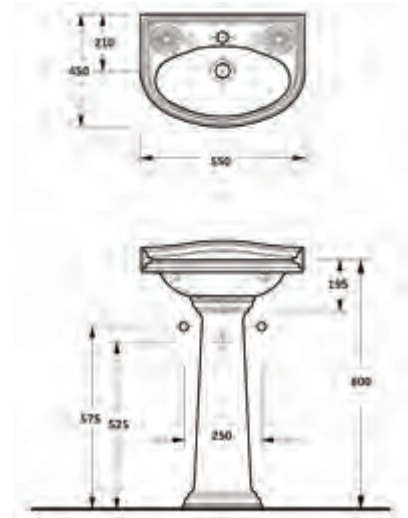

KRIZANTEM Bidet (55 cm.)

5803

GEDIZ Standard Adjustable Hinged Seat and Cover

2076100002

ALPHA Silent Close Easy-Release Seat and Cover

233AF00002

KIBELE Standard Adjustable Hinged Seat and Cover

2076400002