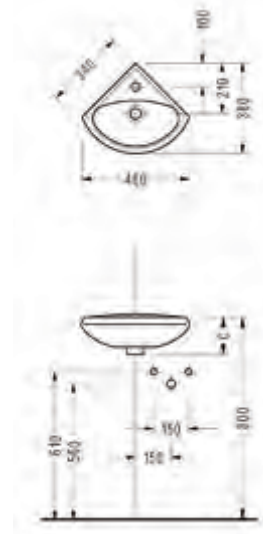

LALE Corner Washbasin (46 cm.)

7636

LALE Bidet (56 cm.)

7603

GEDIZ Standard Adjustable Hinged Seat and Cover

2076100002

ALPHA Silent Close Easy-Release Seat and Cover

233AF00002