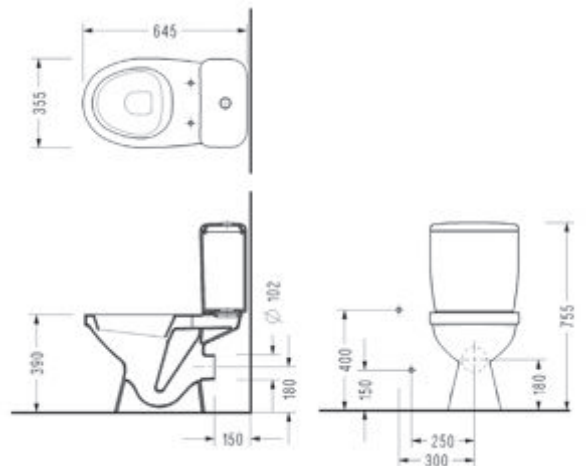

LILA Cistern

Compatible with 150400400003 Kibele and 150400400079 Niobe Flush Mechanisms.