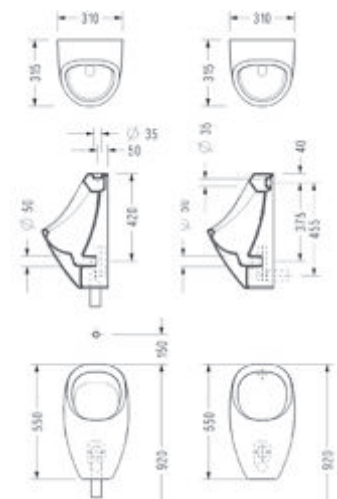

0139 AZ

Top Flush Inlet Urinal

0139 UZ