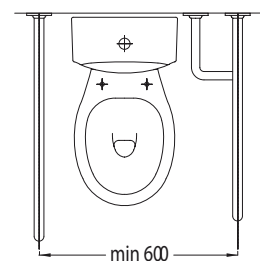

150400300107