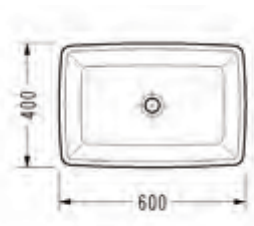

RITA Countertop Washbasin (60 cm.)