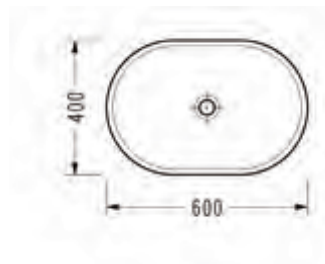

SAPPHIRE Countertop Washbasin (60 cm.)