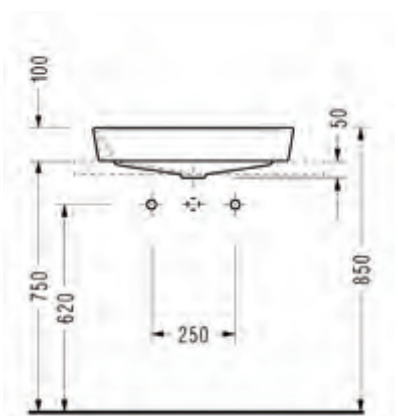

# rita

RITA Built-in Washbasin (60 cm.)

RT33

RITA Countertop Washbasin (60 cm.)

RT46

RITA Wall Hung WC Pan (56 cm.)

RT15

WC Pan Mixer