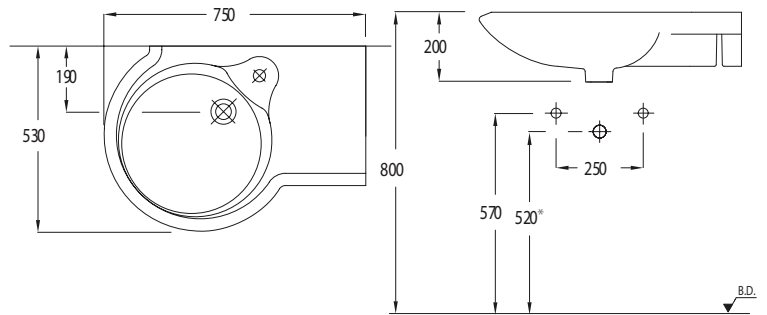

multifunctional washbasins

Multifunctional Washbasin With Right Shelf (75 cm.)

0434

Towel Rail Bar

150400300167

Multifunctional Washbasin With Left Shelf (75 cm.)

0435

Towel Rail Bar

150400300167