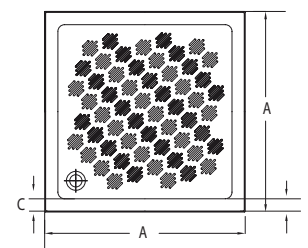

A	B	C
4108	70	40	140
4008	80	40	140
4308	90	55	140