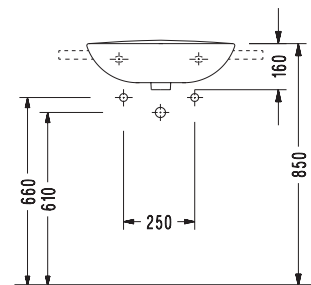

FRIENDLY Off-Set (Right) Washbasin (57 cm.)

6741

FRIENDLY Semi-Recessed Washbasin (51 cm.)

6734

FRIENDLY P-Trap Close-Coupled WC Pan (63,5 cm.)

6706

FRIENDLY Corner Cistern

6724