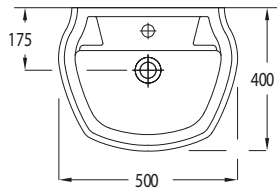

CHILDREN Washbasin
(Mushroom Decor) (50 cm.)

8701 MNTR

CHILDREN Washbasin
(Doggy Decor) (50 cm.)

8701 DOGR

CHILDREN Semi Pedestal
(Mushroom Decor)

8721 MNTR

CHILDREN Semi Pedestal
(Doggy Decor)

8721 DOGR