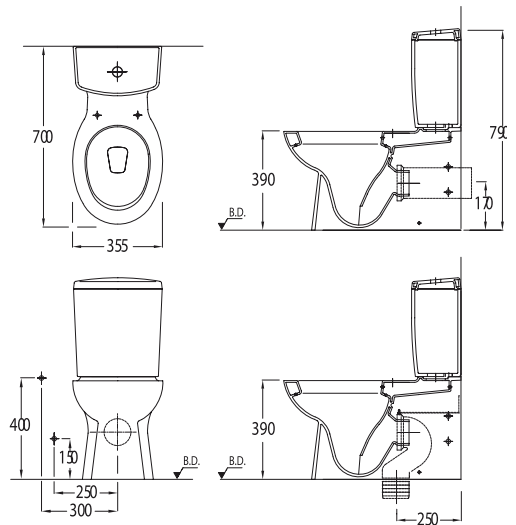

# bianca

BIANCA BTW Close-Coupled WC Pan (70 cm.)

6602

BIANCA Cistern

6604

Compatible with 150400400003 Kibele and 150400400079 Niobe Flush Mechanisms.

BIANCA Washbasin (62 cm.)

6601