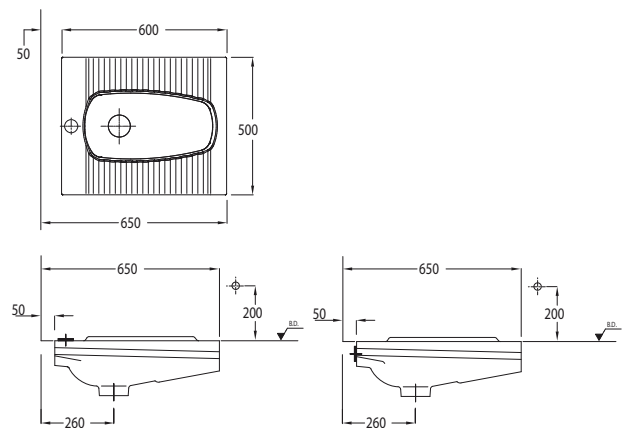

squatting pans

0417 AR

0417 US

0517 AR