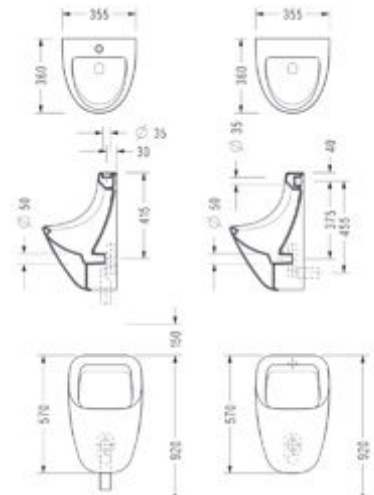

Top Flush Inlet Urinal

Rear Flush Inlet Urinal