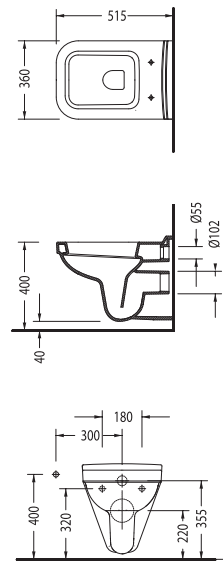

VEGA Standard Seat and Cover

2008900002

ZETA Silent Close Easy-Release
Seat and Cover

233ZT00002