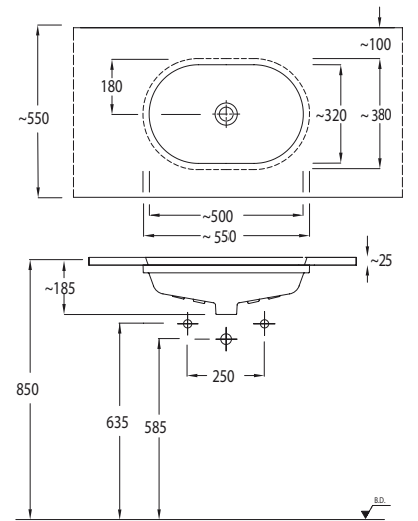

0571

MINIMAL Countertop Washbasin (42 cm.)