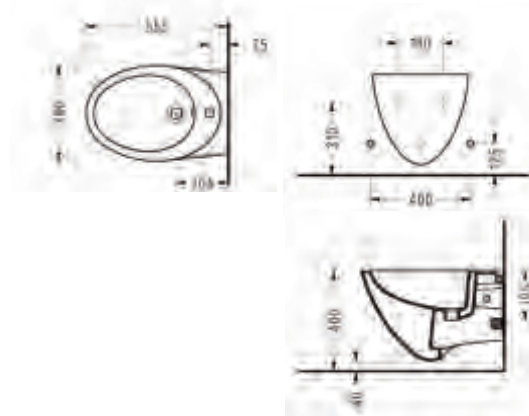

Automatic Urinal Flushing Unit (Infrared)

150400900005