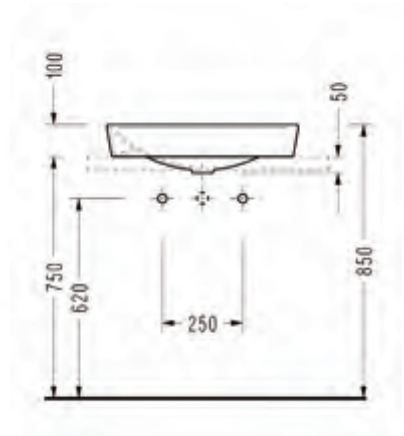

# sapphire

SAPPHIRE Built-in Washbasin (60 cm.)

SP34

SAPPHIRE Countertop Washbasin (60 cm.)

SP47

SAPPHIRE Wall Hung WC Pan (55 cm.)

SP15

WC Pan Mixer