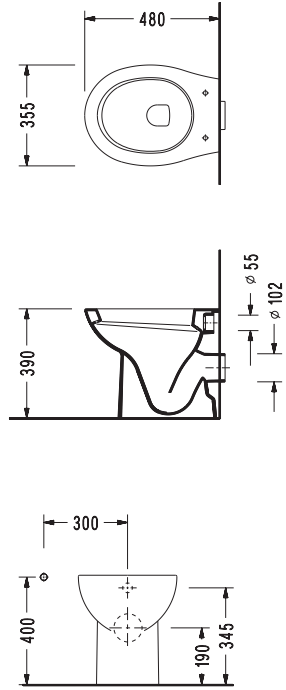

FRIENDLY Single BTW WC Pan (48 cm.)

6711

GEDIZ Standard Adjustable Hinged Seat and Cover

2076100002

ALPHA Silent Close Easy-Release Seat and Cover

233AF00002