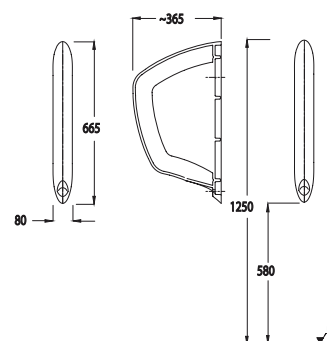

# shower trays

80x100 Rectangular Flat Shower Tray

4514

80x120 Rectangular Flat Shower Tray

4504

4514

4504

80x120 Rectangular Flat Shower Tray