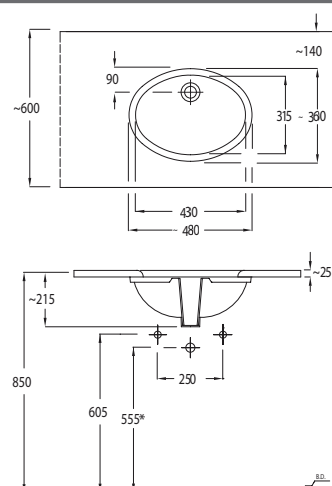

# vanity washbasins

Undercounter Ellipse Washbasin (58 cm.)

0501

Undercounter Ellipse Washbasin (48 cm.)

0551

Undercounter Rectangular Washbasin (55 cm.)

0561

Undercounter Oval Washbasin (55 cm.)