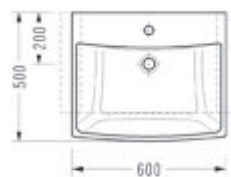

2042

MINIMAL Semi-Recessed Washbasin (50 cm.)

2043

MINIMAL Semi-Recessed Washbasin (60 cm.)

2044