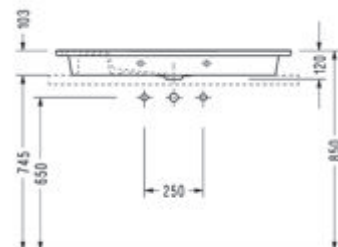

Rectangular Washbasin With Right Side Shelf (80 cm.)