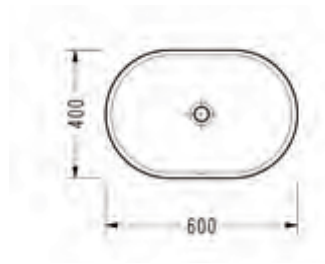

# sapphire

SAPPHIRE Built-in Washbasin (60 cm.)

SP34

SAPPHIRE Countertop Washbasin (60 cm.)

SP47

SAPPHIRE Wall Hung WC Pan (55 cm.)

SP15

WC Pan Mixer