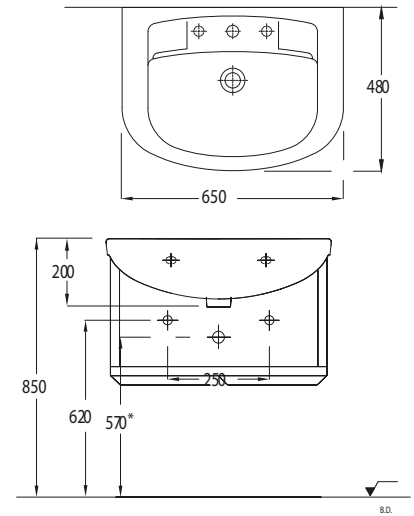

1839

Countertop Washbasin (40cm.)