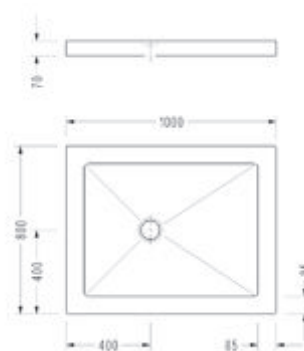

# shower trays

80x100 Rectangular Flat Shower Tray

4514

80x120 Rectangular Flat Shower Tray

4504

4514

4504

80x120 Rectangular Flat Shower Tray