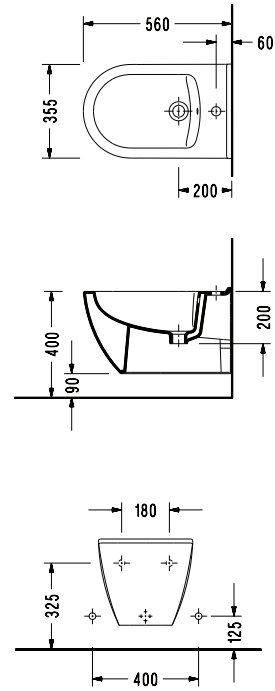

SMART Cistern

SM04

Compatible with 150400400003 Kibele and 150400400079 Niobe Flush Mechanisms.

SMART Wall Hung WC Pan (52 cm.) **SM10**

SMART Wall Hung WC Pan (56 cm.) **SM15**

SMART Wall Hung WC Pan (48,5 cm.) **SM12**

SMART Wall Hung WC Pan (52 cm.)

**SM23**

SMART Wall Hung Bidet (56 cm.)

SM19

SPIL Silent Close Seat and Cover

2036001002

SPIL Standard Adjustable Hinged Seat and Cover

2076001002