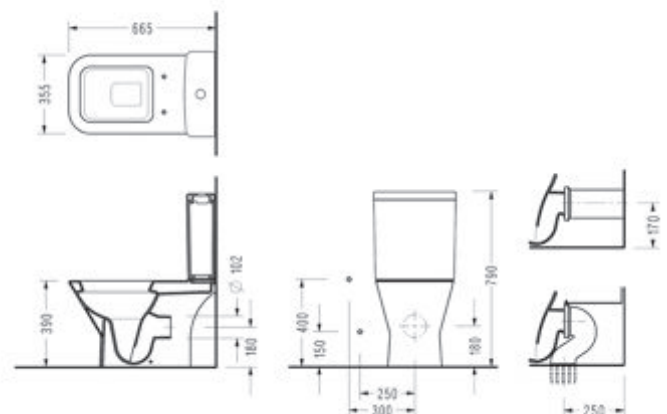

Compatible with 150400400002  
Magnesia Flush Mechanism.

DIAGONAL Semi BTW Close-Coupled  
WC Pan (66,5 cm.)

DG15

DIAGONAL Thin Cistern

DG48

Compatible with 150400400003 Kibele and  
150400400079 Niobe Flush Mechanisms.