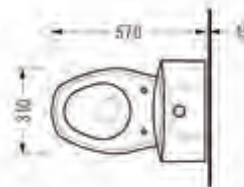

Compatible with 150400400079
Niobe Flush Mechanism.