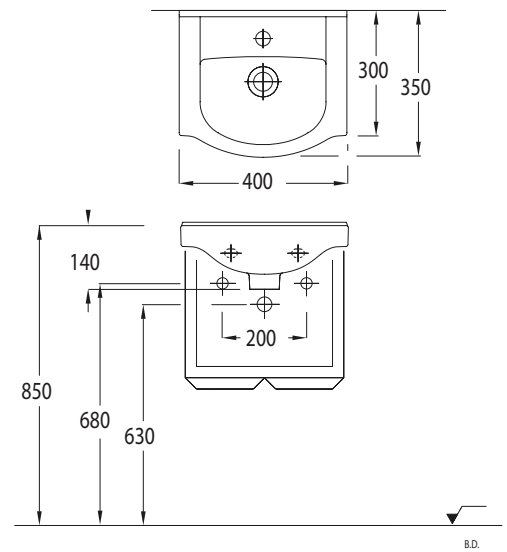

1846

Countertop Washbasin (45cm.)