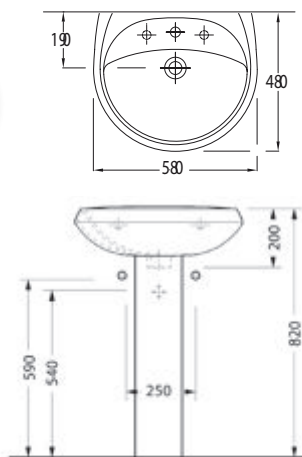

7601

Common Full Pedestal

F005

Common Semi Pedestal

F021