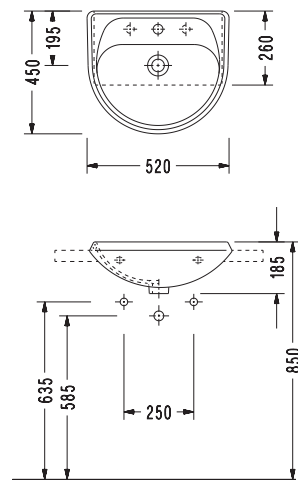

Common Semi Pedestal

7634

LALE Washbasin With Shelf (80 cm.)