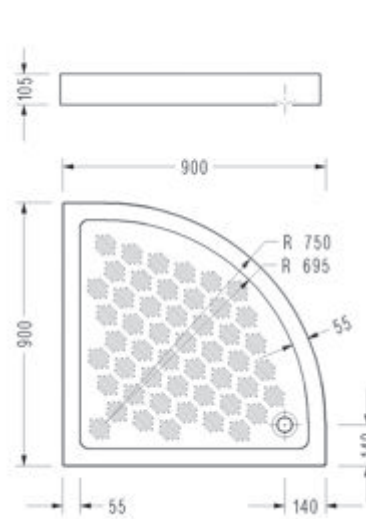

90x90 Corner Shower Tray

4408

80x80 Corner Shower Tray

4208

4408