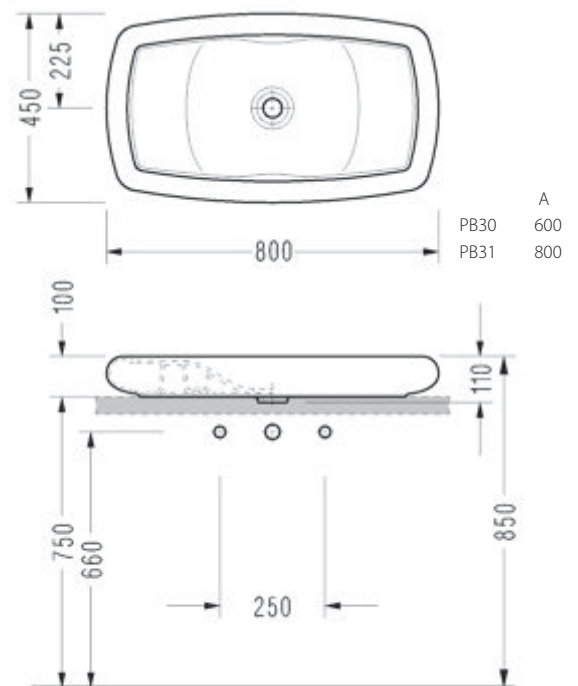

PEBBLE Semi Pedestal

PB21

PEBBLE Full Pedestal

PB05

PEBBLE Countertop Washbasin (60 cm.)

PB30

PEBBLE Countertop Washbasin (80 cm.)

PB31