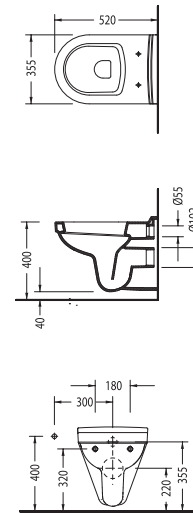

LUNA BTW Close-Coupled
WC Pan (65 cm.)

LN02

DIAGONAL Thin Cistern

DG48

Compatible with 150400400003 Kibele and 150400400079 Niobe Flush Mechanisms.

LUNA Wall Hung
WC Pan (52 cm.)

LN10

SPIL Silent Close Seat and Cover

2036001002

BETA Silent Close Easy-Release
Seat and Cover

233BT00002

SPIL Standard Adjustable
Hinged Seat and Cover

2076001002

**MORE HYGIENE WITH
EASY-RELEASE
FUNCTION**