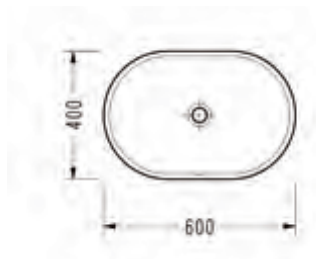

SP47

MINIMAL Semi-Recessed Cylindrical Washbasin (Ø46 cm.)