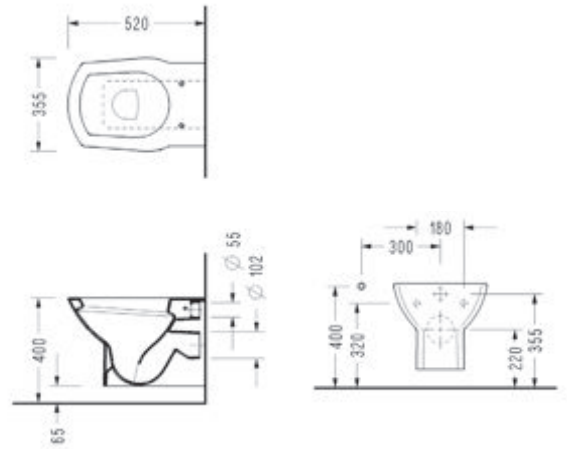

DE10

NIOBE Standard Seat And Cover