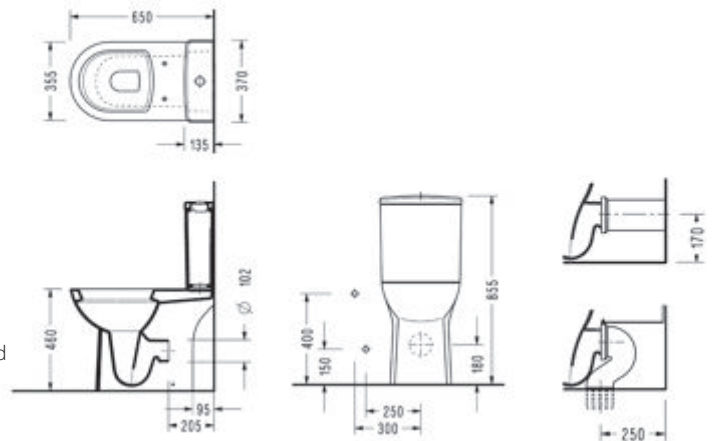

# disabled series

FRIENDLY Disabled Semi BTW  
Close-Coupled WC Pan (65 cm.)

6745

FRIENDLY Cistern

6748

Compatible with 150400400003 Kibele and  
150400400079 Niobe Flush Mechanisms.

FRIENDLY Disabled Semi BTW  
Close-Coupled WC Pan (65 cm.)