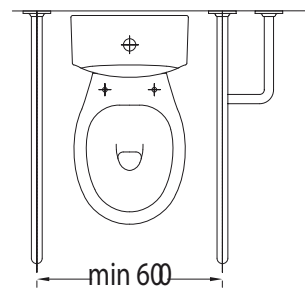

150400300116

90° Angled Grab Rail For WC Pan