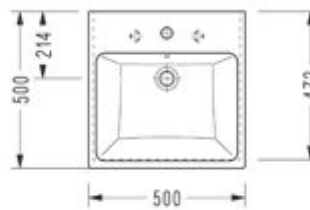

2043

MINIMAL Semi-Recessed Washbasin (60 cm.)