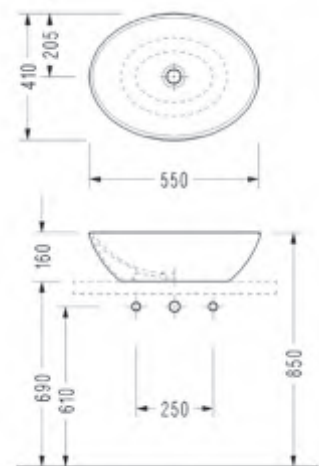

CH34

CHAMONIX Washbasin With Triangular Stand (55 cm.)

CH01

CHAMONIX Pot Washbasin (55 cm.)

CH33

MINIMAL Washbasin With Triangular Stand (Ø40 cm.)

2031

MINIMAL Pot Washbasin (Ø45 cm.)