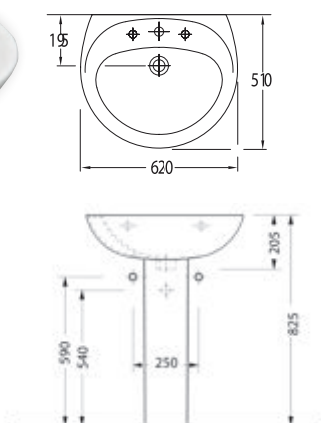

BIANCA Single BTW WC Pan (52 cm.)

6601

F005

Common Semi Pedestal

F021