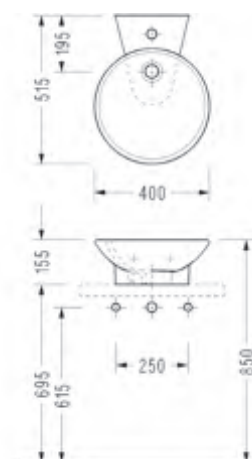

CH34

CHAMONIX Washbasin With Triangular Stand (55 cm.)

CH01

CHAMONIX Pot Washbasin (55 cm.)

CH33

MINIMAL Washbasin With Triangular Stand (Ø40 cm.)

2031

MINIMAL Pot Washbasin (Ø45 cm.)