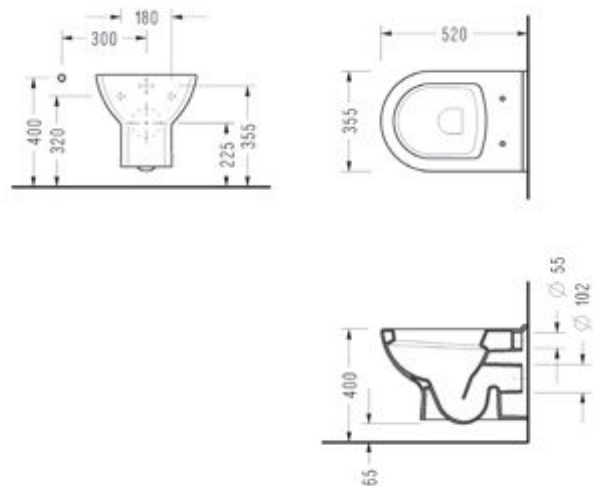

FRIENDLY Wall Hung WC Pan (52 cm.)

6710

SPIIL Standard Adjustable Hinged Seat and Cover

2076001002

BETA Silent Close Easy-Release Seat and Cover

233BT00002

**MORE HYGIENE WITH  
EASY-RELEASE  
FUNCTION**

FRIENDLY S-Trap Close-Coupled  
WC Pan (65 cm.)