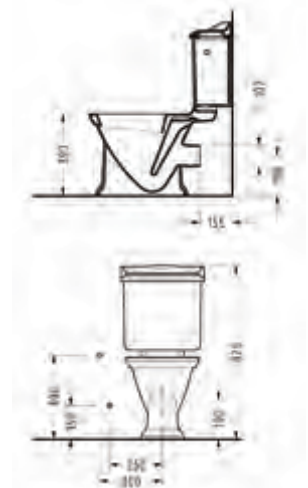

Compatible with 150400400003 Kibele and 150400400079 Niobe Flush Mechanisms.