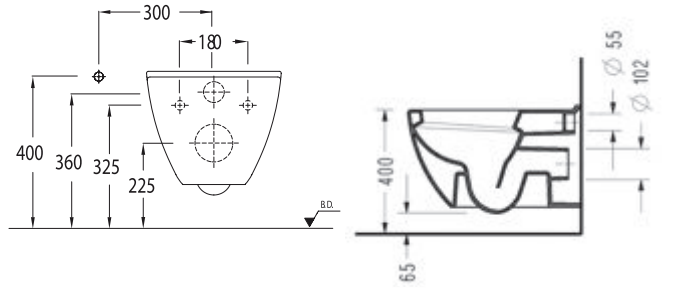

SMART Cistern

SM04

Compatible with 150400400003 Kibele and 150400400079 Niobe Flush Mechanisms.

SMART Wall Hung WC Pan (52 cm.) **SM10**

SMART Wall Hung WC Pan (56 cm.) **SM15**

SMART Wall Hung WC Pan (48,5 cm.) **SM12**