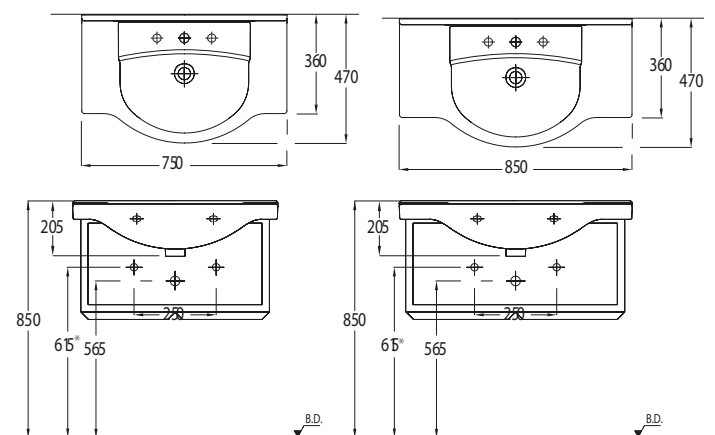

Washbasin With Shelf (70 cm.)

2837

2861

	A	B
2837	700	490
2861	820	500

Washbasin With Shelf (65 cm.)

1842

Washbasin With Shelf (85 cm.)

1844

1843

1843

1844