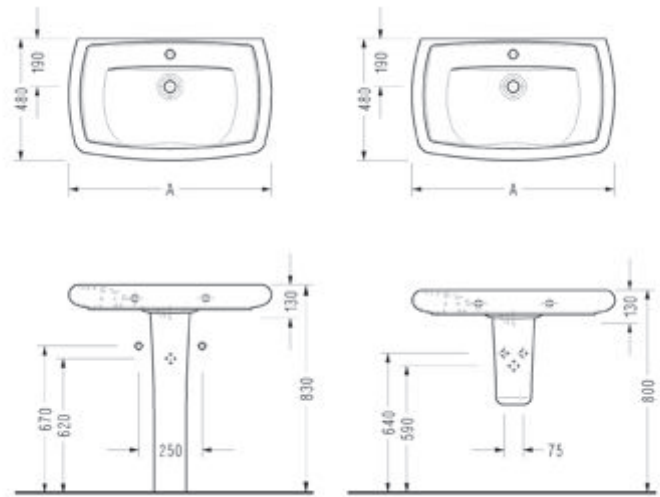

# pebble

PEBBLE Washbasin (60 cm.)

PB40

PEBBLE Washbasin (100 cm.)

PB44

PEBBLE Washbasin (80 cm.)

PB42

	A
PB40	600
PB42	800
PB44	1000