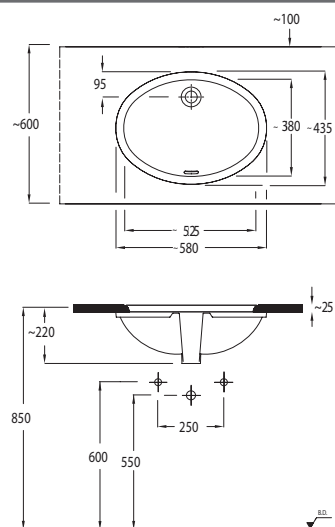

# vanity washbasins

Undercounter Ellipse Washbasin (58 cm.)

0501

Undercounter Ellipse Washbasin (48 cm.)

0551

Undercounter Rectangular Washbasin (55 cm.)

0561

Undercounter Oval Washbasin (55 cm.)