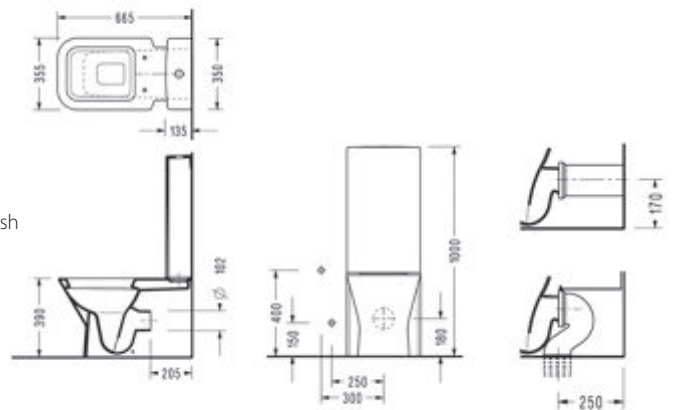

# amadis

AMADIS BTW Close-Coupled WC Pan (66,5 cm.)

AD02

AMADIS Jacket Cistern

AD46

Compatible with 150400400169 Flush Mechanism For Jacket Cistern.

AMADIS BTW Close-Coupled WC Pan (66,5 cm.)

AD02