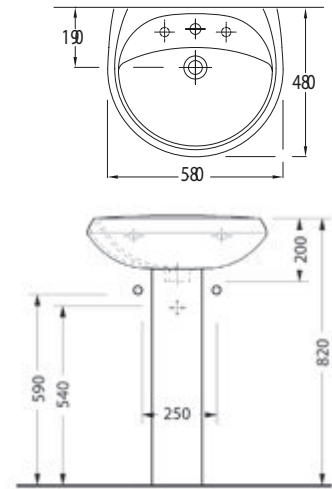

7601

Common Full Pedestal

F005

LALE Washbasin (58 cm.)

7601

F021