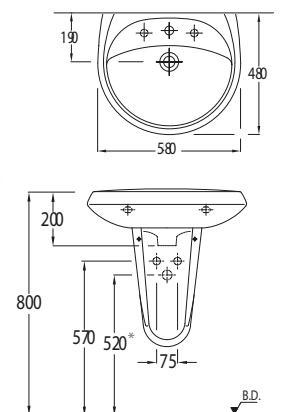

7601

Common Full Pedestal

F005

Common Semi Pedestal

F021