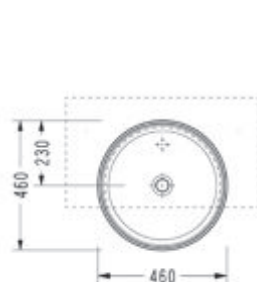

SP34

SAPPHIRE Countertop Washbasin (60 cm.)

SP47

MINIMAL Semi-Recessed Cylindrical Washbasin (Ø46 cm.)

2015