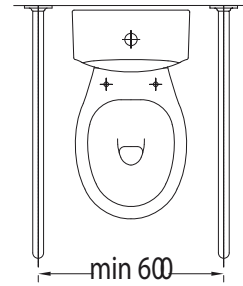

Grab Rail For Washbasin

150400300105

Hinged Shower Seat

150400300153

135° Angled Grab Rail For Bathtub

150400300106

Hinged Grab Rail For WC Pan With Toilet Paper Holder

150400300108