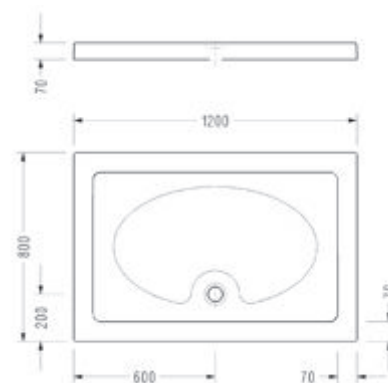

shower trays

4514

4504

4514

4504

80x120 Rectangular Flat Shower Tray

4524