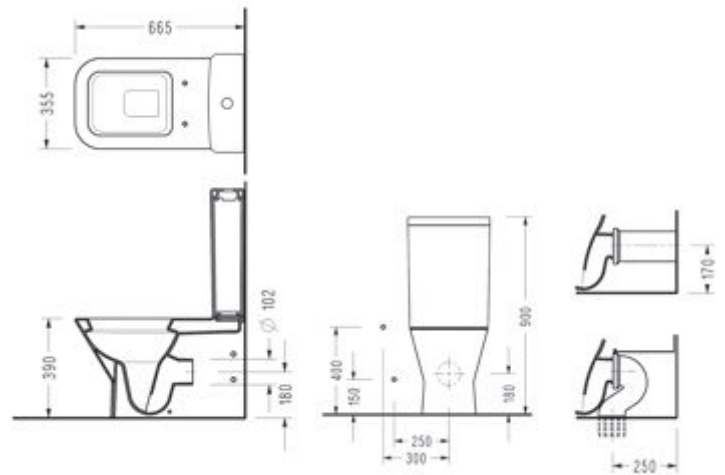

AMADIS Tall Cistern

AD29

DIAGONAL BTW Close-Coupled  
WC Pan (66,5 cm.)

DG02

Compatible with 150400400003 Kibe and  
150400400079 Niobe Flush Mechanisms.

DIAGONAL Thin Cistern

DG48

DIAGONAL Semi BTW Close-Coupled  
WC Pan (66,5 cm.)