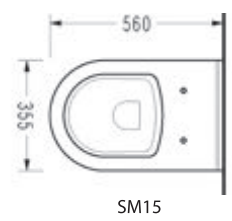

SMART Cistern

SM04

Compatible with 150400400003 Kibele and 150400400079 Niobe Flush Mechanisms.

SMART Wall Hung WC Pan (52 cm.) **SM10**

SMART Wall Hung WC Pan (56 cm.) **SM15**

SMART Wall Hung WC Pan (48,5 cm.) **SM12**