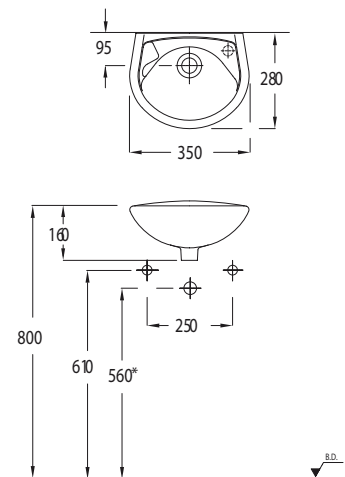

Washbasin (41 cm.)