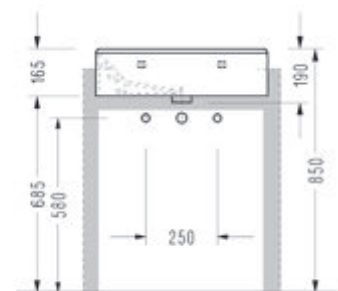

2044

Countertop Ellipse Washbasin (58 cm.)

1841

Semi-Recessed Washbasin (51 cm.)

1837

Semi-Recessed Washbasin (65 cm.)

1840

Semi-Recessed Washbasin (65 cm.)