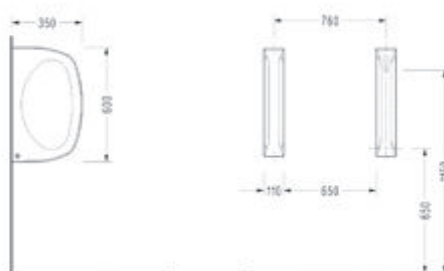

0120

Urinal Wall Separator