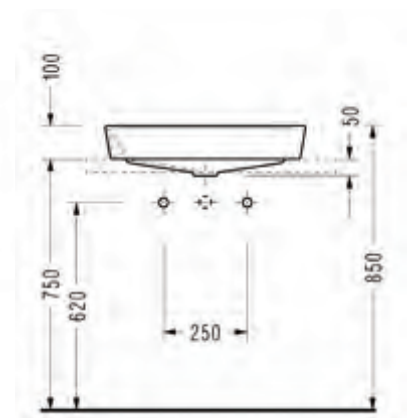

# minimal washbasins

RITA Built-in Washbasin (60 cm.)

RT33

RITA Countertop Washbasin (60 cm.)

RT46

SAPPHIRE Built-in Washbasin (60 cm.)

SP34

SAPPHIRE Countertop Washbasin (60 cm.)