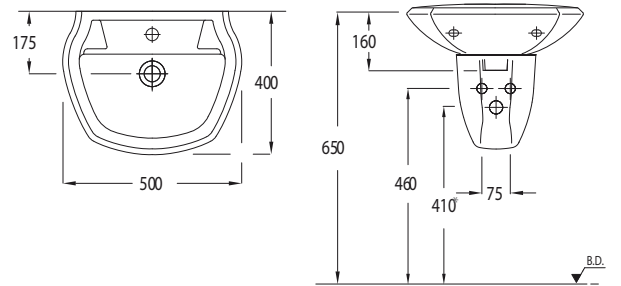

# children

CHILDREN Washbasin (50 cm.)

8701

Children Semi Pedestal

8721

CHILDREN S-Trap Close-Coupled WC Pan (57 cm.)

8702

Children Cistern