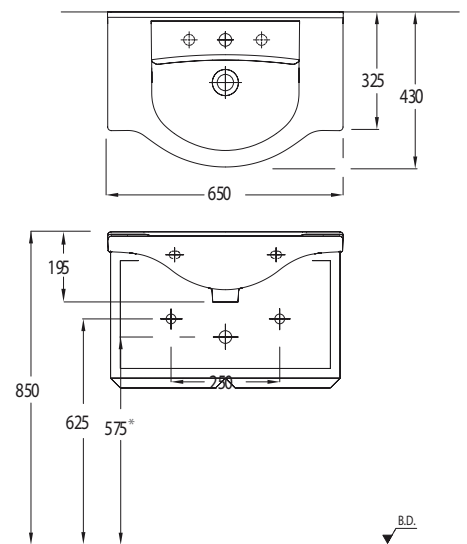

Washbasin With Shelf (82 cm.)

2861

	A	B
2837	700	490
2861	820	500

Washbasin With Shelf (65 cm.)

1842

Washbasin With Shelf (85 cm.)

1844

Washbasin With Shelf (75 cm.)