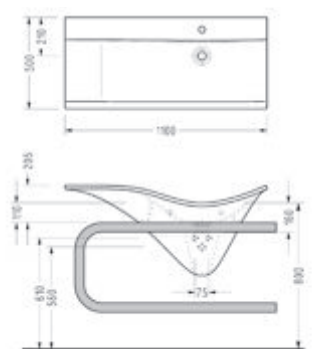

SEREL *Marine*

MARINE Washbasin	MR01	MARINE Semi Pedestal	MR21
MARINE Wall Hung Cabinet	150400800007	MARINE Mobile Drawer Unity	150400800022
MARINE "U" Washbasin Console	150400800003	MARINE Mirror	150400800004
MARINE "L" Washbasin Console	150400800019		

*Black and yellow colors available for furnitures