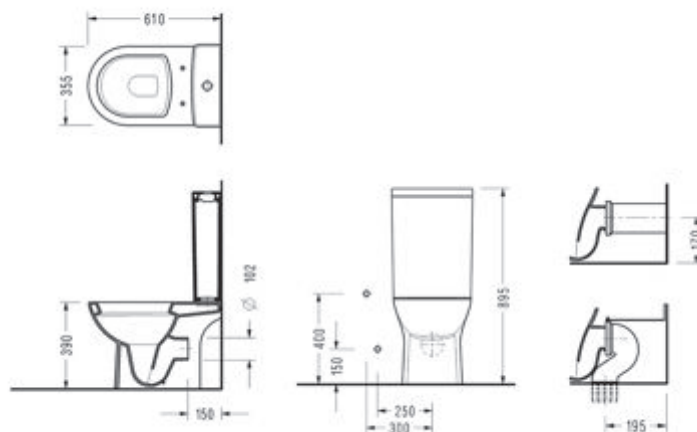

Compatible with 150400400002 Magnesia Flush Mechanism.