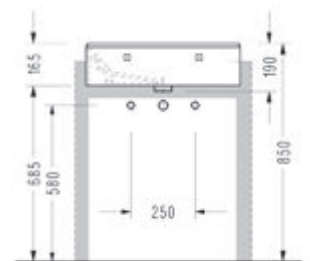

2042

MINIMAL Semi-Recessed Washbasin (50 cm.)

2043

MINIMAL Semi-Recessed Washbasin (60 cm.)

2044