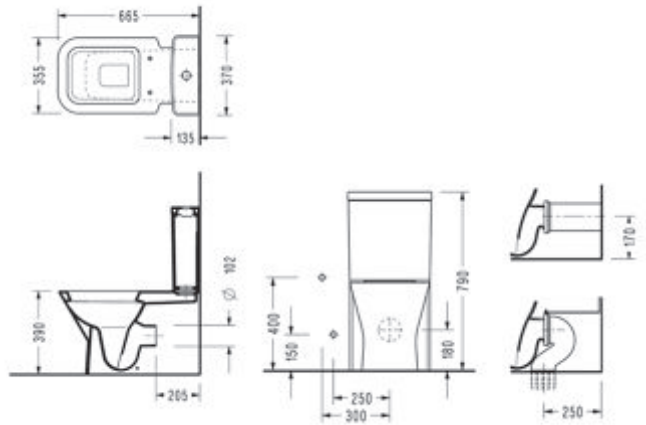

AMADIS Tall Cistern

AD29

Compatible with 150400400002 Magnesia Flush Mechanism.

AMADIS BTW Close-Coupled  
WC Pan (66,5 cm.)

AD02

DIAGONAL Thin Cistern

DG48

Compatible with 150400400003 Kibele and 150400400079 Niobe Flush Mechanisms.